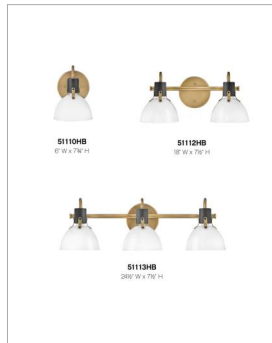

ARGO

51110HB

SMALL SINGLE LIGHT VANITY

Argo exudes class and style with a vintage industrial flair and a sleek silhouette. This transitional design features suspended cased opal glass and is available in two finish combinations, Chrome with Black and Heritage Brass with Black.

DETAILS	
FINISH:	Heritage Brass
MATERIAL:	Steel
GLASS:	Cased Opal
DIMMABLE:	YES, WITH DIMMABLE LAMP (NOT INCLUDED)

DIMENSIONS	
WIDTH:	6"
HEIGHT:	7.8"
WEIGHT:	1.4lb
BACK PLATE:	5" Dia.
EXTENSION:	7.3"
TOP TO OUTLET:	3.5"

LIGHT SOURCE	
LIGHT SOURCE:	Socketed
WATTAGE:	1-12w Med. LED, 100W Equiv.
VOLTAGE:	120v

SHIPPING	
CARTON LENGTH:	8.3
CARTON WIDTH:	8.3
CARTON HEIGHT:	10.2
CARTON WEIGHT:	2

PRODUCT DETAILS:

- Fixture can be mounted either up or down
- Suitable for use in damp locations as defined by NEC and CEC. Meets United States UL Underwriters Laboratories & CSA Canadian Standards Association Product Safety Standards.
- Bold silhouette with dramatic details creates a modern statement