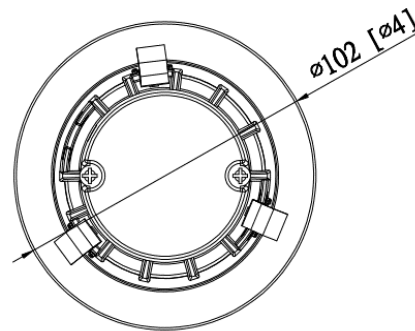

## Performance

- Use with most 3" recessed cans
- Dimmable with most standard incandescent (triac) and low voltage electronic (ELV) dimmers for 5-100% light control
- Eliminate up to 14 lamps replacements - long life hongli LEDs last up to 50,000 hours, compared to incandescent lamps with a rated life of 2,500 hours
- Energy Star and ETL compliant, for use in wet locations
- AL-GU24 GU24 adaptor, sold separately for Title 24 compliance

## Installation

- Recessed mount into 3" housing. Includes medium base socket adaptor for easy retrofitting in 3" recessed housings.

LUMINOUS INTENSITY DISTRIBUTION DIAGRAM

## Specifications

Category	Retrofit	Individual Box Weight Per Unit (Lbs)	0.43
Shape	Round	Inner Package Length (Inch)	9.25
Bulb Base Type	Integrated LED	Inner Package Width (Inch)	9.06
Bulb Base Finish	N/A	Inner Package Height (Inch)	4.92
Color Temperature	2700K	Inner Package Weight Per Unit (Lbs)	2.65
Beam Angle	38°	Inner Package Quantity	6
Finish	Matte White		
CRI	90		
Average Life (Hours)	50000		
Estimated Yearly Energy Cost (11 ¢/Kwh)	0.96		
Life Based On 3Hrs/Day (Years)	45.66		
Product Length (Inch)	N/A	Lamp Type	LED Downlight
Product Width (Inch)	4.04	Bulb Shape	N/A
Product Height (Inch)	2.68	Dry/Wet/Damp	DAMP
Product Extension (Inch)	N/A	Energy Star	NO
Product Weight Per Unit (Lbs)	0.38	Power Factor	0.9
Dimmable	YES	Current	270mA
Watts	8	Lumen/Watt	50
Watt Equivalent	50	Warranty (Year)	5
Lumens	450	DLC (Yes/No)	NO
Certification (UL/ETL/FCC)	ETL	Input Voltage	120V
Individual Box Length (Inch)	4.33	Housing Material	Aluminum
Individual Box Width (Inch)	4.33	Lens	PC
Individual Box Height (Inch)	2.95	Led Type	HONGLI