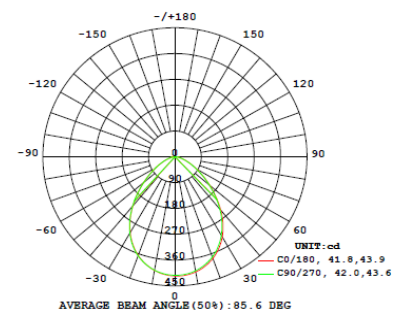

## Specifications

Category	Retrofit	Individual Box Weight Per Unit (Lbs)	0.43
Shape	Round	Inner Package Length (Inch)	9.25
Bulb Base Type	Integrated LED	Inner Package Width (Inch)	9.06
Bulb Base Finish	N/A	Inner Package Height (Inch)	4.92
Color Temperature	2700K	Inner Package Weight Per Unit (Lbs)	2.65
Beam Angle	38°	Inner Package Quantity	6
Finish	Matte White		
CRI	90		
Average Life (Hours)	50000		
Estimated Yearly Energy Cost (11 ¢/Kwh)	0.96		
Life Based On 3Hrs/Day (Years)	45.66		
Product Length (Inch)	N/A	Lamp Type	LED Downlight
Product Width (Inch)	4.04	Bulb Shape	N/A
Product Height (Inch)	2.68	Dry/Wet/Damp	DAMP
Product Extension (Inch)	N/A	Energy Star	NO
Product Weight Per Unit (Lbs)	0.38	Power Factor	0.9
Dimmable	YES	Current	270mA
Watts	8	Lumen/Watt	50
Watt Equivalent	50	Warranty (Year)	5
Lumens	450	DLC (Yes/No)	NO
Certification (UL/ETL/FCC)	ETL	Input Voltage	120V
Individual Box Length (Inch)	4.33	Housing Material	Aluminum
Individual Box Width (Inch)	4.33	Lens	PC
Individual Box Height (Inch)	2.95	Led Type	HONGLI