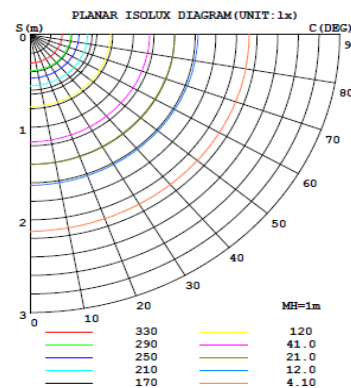

R30827KRF-6PK

CRI 90 2700K 450 Lumens LED Retrofit

Direct LED replacement for 3" recessed incandescent. Save 80% in energy costs – 8 watt LED versus 50 watt 50R20 – and eliminate multiple lamp replacements over the 50,000 hour rated life.

Performance

- Use with most 3" recessed cans
- Dimmable with most standard incandescent (triac) and low voltage electronic (ELV) dimmers for 5-100% light control
- Eliminate up to 14 lamps replacements - long life hongli LEDs last up to 50,000 hours, compared to incandescent lamps with a rated life of 2,500 hours
- Energy Star and ETL compliant, for use in wet locations
- AL-GU24 GU24 adaptor, sold separately for Title 24 compliance

Construction

- Aluminum trim ring with durable powder coat finish
- Polycarbonate lens diffuses light

Installation

- Recessed mount into 3" housing. Includes medium base socket adaptor for easy retrofitting in 3" recessed housings.

Specifications