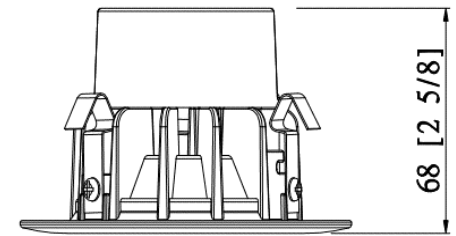

R30827KRF-6PK

CRI 90 2700K 450 Lumens LED Retrofit

Direct LED replacement for 3" recessed incandescent. Save 80% in energy costs – 8 watt LED versus 50 watt 50R20 – and eliminate multiple lamp replacements over the 50,000 hour rated life.

Performance

- Use with most 3" recessed cans
- Dimmable with most standard incandescent (triac) and low voltage electronic (ELV) dimmers for 5-100% light control
- Eliminate up to 14 lamps replacements - long life hongli LEDs last up to 50,000 hours, compared to incandescent lamps with a rated life of 2,500 hours
- Energy Star and ETL compliant, for use in wet locations
- AL-GU24 GU24 adaptor, sold separately for Title 24 compliance

Construction

- Aluminum trim ring with durable powder coat finish
- Polycarbonate lens diffuses light

Installation

- Recessed mount into 3" housing. Includes medium base socket adaptor for easy retrofitting in 3" recessed housings.

Specifications