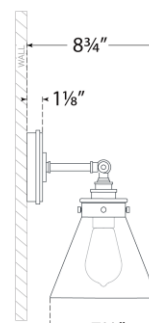

TEAR SHEET

Parkington 32" Four Light Bath Bar

Item # CHD 2530AB-CG

Designer: Chapman & Myers

Height: 11.5"

Width: 32.5"

Extension: 8.75"

Backplate: 4.5" Round

Finishes: AB, BZ, PN

Glass Options: CG, WG

Shade Details: 7.25"

Socket: 4 - E26 Keyless

Wattage: 4 - 12 LED A19

Weight: 9 Pounds

Top View

Side View