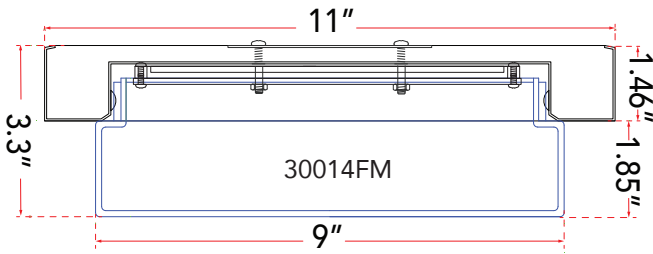

ABRA MODEL **30014FM-BZ**

**11" Stepped Opal Glass Flushmount with High Output Dimmable LED**

FAMILY NAME **Step**

UPC **00858083007511**

FIXTURE MATERIAL				FIXTURE DIMENSIONS IN INCHES										
Frame Material	Finishes Available	Diffuser Type	Diffuser Finish	Diameter	Height	o.a.h	Width	Length	Ext	Weight	ADA	Location	Rating	Compliance
Metal	BZ- Bronze BN-Brushed Nickel, CH- Chrome	Glass	Opal	11	3.3	3.3				4		Ceiling Mount only	Damp Location	cETLus T-24
LAMPING										Compatible Dimmers	Junction Box Type	SUPPLIED		
Lamp Type	Lamp qty	Wattage	Max Wattage	Base	Kelvin	CRI	Initial Lumen's	Delivered Lumen's	Voltage		Standard 4 x 4 Octagon Box			
LED	1	16w	16w	Solid State Module	3000k	90+	1360	952 estimated	120v					
SPECIAL NOTES														