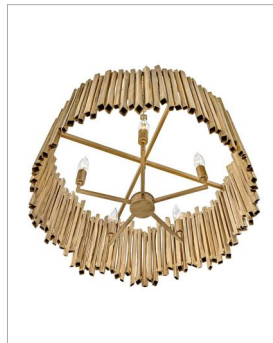

#### MEDIUM DRUM CHANDELIER

Gleaming with both natural and glam influences, Roca makes a dramatic statement. Part of the Lisa McDennon Collection, this dazzling design stands apart with its striking sculptural silhouette. Roca radiates an edgy organic elegance with handmade, hand-painted square rods in Burnished Gold.

DETAILS	
FINISH:	Burnished Gold
MATERIAL:	Steel
SLOPE DEGREE:	90
DIMMABLE:	YES, WITH DIMMABLE LAMP (NOT INCLUDED)

DIMENSIONS	
WIDTH:	24"
HEIGHT:	26"
WEIGHT:	29.4lb

LIGHT SOURCE	
LIGHT SOURCE:	Socketed
WATTAGE:	5-5w Cand. LED, 60w Equiv.
VOLTAGE:	120v

#### PRODUCT DETAILS:

- This item may be hung on a sloped ceiling
- Suitable for use in dry (indoor) locations as defined by NEC and CEC. Meets United States UL Underwriters Laboratories & CSA Canadian Standards Association Product Safety Standards.
- The Lisa McDennon Collection offers a striking mix of edgy, sculptural silhouettes that incorporate modern, organic elements and luxe materials, brought to life by her innovative and original point of view.
- Bold silhouette with dramatic details creates a modern statement
- Luxurious gold finish with opulent sheen