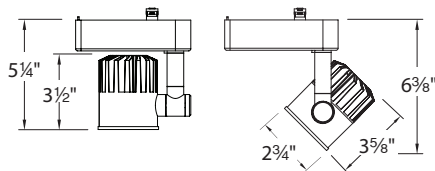

EXTERMINATOR – model: H/L/J-LED20

LEDme® 120V Track Luminaire

WAC LIGHTING

Responsible Lighting®

Fixture Type:

Catalog Number:

Project:

Location:

PRODUCT DESCRIPTION

LEDme® Exterminator offers superior light output in a small, unobtrusive design. The high output LEDs outperform a 20W metal halide fixture at the size of a typical MR16 luminaire. Developed for upscale residential and commercial environments.

FEATURES

- Free of projected heat, and UV and IR radiation
- Available in two interchangeable optics that may be ordered separately
- Replaceable LED modules
- Accommodates 1 lens or accessory
- 355° horizontal and 180° vertical aiming
- Lockable vertical aiming for precise adjustments
- 60,000 hour rated life
- 5 year WAC Lighting product warranty

SPECIFICATIONS

1. **Construction:** Die-cast aluminum with removable lens cap for easy change of lenses or accessories
2. **Driver:** Input voltage: 120VAC
3. **Light Source:** High output COB LED
4. **Dimming:** LED lamp dims down to 5% with electronic low voltage (ELV) dimmer; compatible with LUTRON DVELV-300P and SELV-300P
5. **Finish:** Black (BK) and White (WT) powder coat paint
6. **Standards:** ETL & cETL listed

FIXTURE PERFORMANCE

Model #	Beam	Voltage	Color Temp	Power	Lumens	Efficacy	CBCP	CRI
LED20S-927	20°	120V	2700K	23W	1085	47 Lm/W	5178	90
LED20F-927	40°				1135	49 Lm/W	2462	
LED20S-27	20°	120V	2700K	23W	1230	53 Lm/W	5853	85
LED20F-27	40°				1230	53 Lm/W	2586	
LED20S-930	20°	120V	3000K	23W	1190	52 Lm/W	5509	90
LED20F-930	40°				1160	50 Lm/W	2518	
LED20S-30	20°	120V	3000K	23W	1345	58 Lm/W	6232	85
LED20F-30	40°				1280	56 Lm/W	2692	
LED20S-35	20°	120V	3500K	23W	1400	61 Lm/W	6620	85
LED20F-35	40°				1385	60 Lm/W	2897	
LED20S-40	20°	120V	4000K	23W	1450	63 Lm/W	6772	85
LED20F-40	40°				1390	60 Lm/W	2928	

REPLACEABLE LED MODULES

2700K (90 CRI)	BXRC-27G1000
2700K	BXRC-27E1000
3000K (90 CRI)	BXRC-30G1000
3000K	BXRC-30E1000
3500K	BXRC-35E1000
4000K	BXRC-40E1000

INTERCHANGABLE OPTICS

Model	Beam
RF-S	20°
RF-F	40°

LENSES

Color Lens	AMB	Amber	Frosted Lens	LENS-16-FR	
	BLU	Blue		Spread Lens	LENS-16-SPR
	GRN	Green		Beam Elongating	LENS-16-BEL
	RED	Red			
	YEL	Yellow			

ORDER NUMBER

Track Type	System	Model	Beam	Color Temp	Finish
Single-Circuit H, L, J/J2 Track	L H 120V J	LED20	S 20°	927 2700K (90 CRI)	BK Black BN Brushed Nickel WT White
			F 40°	27 2700K	
				930 3000K (90 CRI)	
				30 3000K	
				35 3500K	
				40 4000K	

- **LED20** - -

Example: L-LED20S-30-WT

wacighting.com
Phone (800) 526.2588
Fax (800) 526.2585

Headquarters/Eastern Distribution Center
44 Harbor Park Dr.
Port Washington, NY 11050

Central Distribution Center
1600 Distribution Ct.
Lithia Springs, GA 30122

Western Distribution Center
1750 Archibald Ave.
Ontario, CA 91760