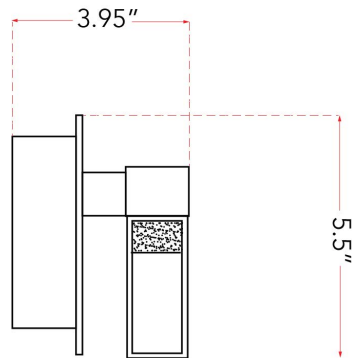

ABRA MODEL **20131WV-CH** Framed Vanity with Frosted Glass Diffuser  
 Family Name **Pane** UPC 00810035191778

FIXTURE MATERIAL			
Frame Material	Finishes Available	Diffuser	
		Type	Finish
Steel	CH - Chrome BL-Black	Glass	Clear Opal

DIMENSIONS IN INCHES								
Fixture			Diffuser		Back-Plate			
Width	Height	Ext	Diam	Height	Diam	Width	Depth	
39	5.5	3.95				5.5	1.4	

CERTIFICATION		
Location	Rating	Compliance
Wall	Damp	cETLus

LAMPING									
Lamp Type	Lamp qty	Wattage	Max Wattage	Base	Kelvin	CRI	Initial Lumen's	Delivered Lumen's	Voltage
Lamp	3	15w	45w	Module	3000	90	3825	2678 estimated	120v