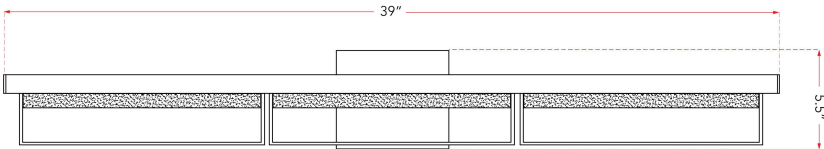

ABRA MODEL **20131WV-CH** Framed Vanity with Frosted Glass Diffuser  
 Family Name **Pane** UPC 00810035191778

FIXTURE MATERIAL			
Frame Material	Finishes Available	Diffuser	
		Type	Finish
Steel	CH - Chrome BL-Black	Glass	Clear Opal

DIMENSIONS IN INCHES								
Fixture			Diffuser		Back-Plate			
Width	Height	Ext	Diam	Height	Diam	Width	Depth	
39	5.5	3.95				5.5	1.4	

CERTIFICATION		
Location	Rating	Compliance
Wall	Damp	cETLus

LAMPING									
Lamp Type	Lamp qty	Wattage	Max Wattage	Base	Kelvin	CRI	Initial Lumen's	Delivered Lumen's	Voltage
Lamp	3	15w	45w	Module	3000	90	3825	2678 estimated	120v