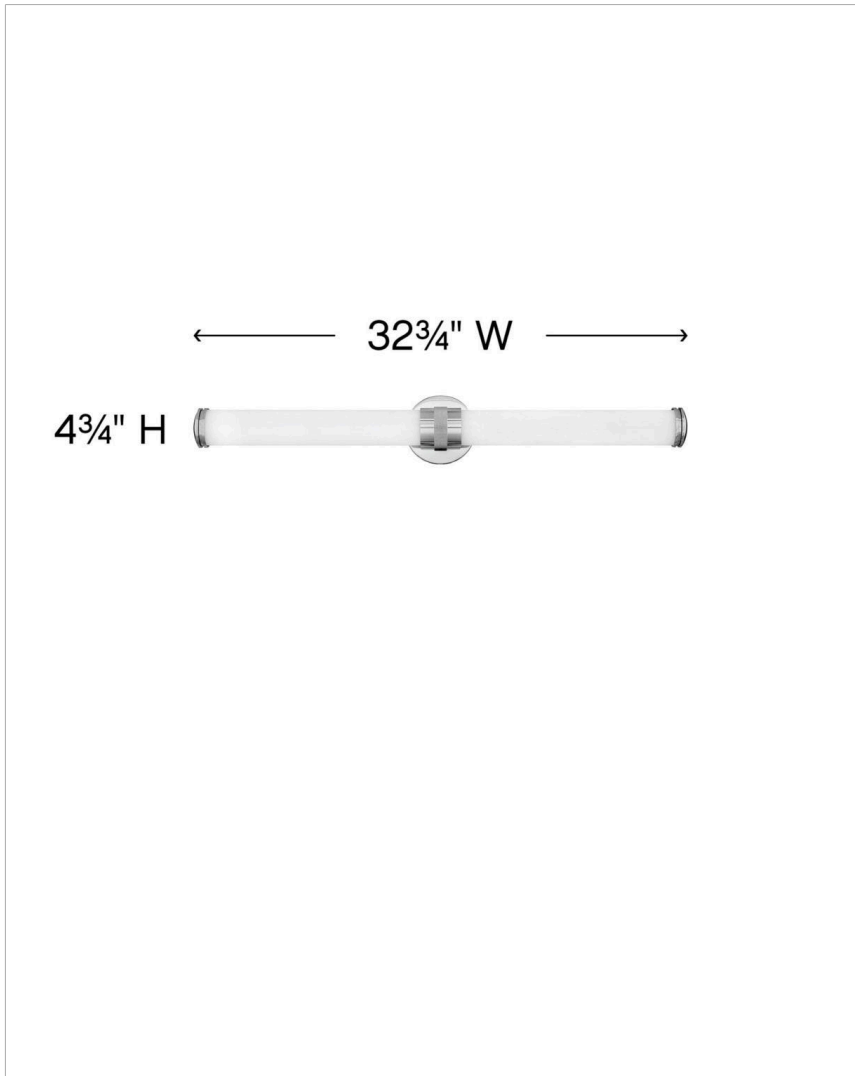

REMI

5074CM

LARGE LED VANITY

Remi's slim profile and sophisticated details seamlessly merge with LED technology to master both form and function. The etched white glass cylinder is finely detailed with precise, stepped end caps, and the cast knurled bracelet in luxe finish options is artfully crafted with vintage appeal. This chic, transitional design ensures Remi's ability to complement a wide variety of bath or interior spaces.

DETAILS	
FINISH:	Chrome
MATERIAL:	Aluminum
GLASS:	Etched White
DIMMABLE:	YES - CL TYPE DIMMER (SSL7A)

DIMENSIONS	
WIDTH:	32.8"
HEIGHT:	4.8"
WEIGHT:	3.5lb
BACK PLATE:	4.75" Dia.
EXTENSION:	3.8"
TOP TO OUTLET:	2.5"

LIGHT SOURCE	
LIGHT SOURCE:	Integrated LED
LED NAME:	LEVO140-260
WATTAGE:	53w LED *Included
VOLTAGE:	120v
COLOR TEMP:	3000
LUMENS:	3800
CRI:	92
INCANDESCENT EQUIVALENCY:	6 x 60w
DIMMABLE:	YES - CL TYPE DIMMER (SSL7A)

SHIPPING	
CARTON LENGTH:	36
CARTON WIDTH:	7
CARTON HEIGHT:	10.5
CARTON WEIGHT:	6

PRODUCT DETAILS:

- Mounting hardware is hidden on the backplate to ensure a clean silhouette
- Fixture can be mounted horizontally or vertically
- Suitable for use in damp locations as defined by NEC and CEC. Meets United States UL Underwriters Laboratories & CSA Canadian Standards Association Product Safety Standards
- Fixture is ADA compliant and adheres to the standards and guidelines listed by the Americans with Disabilities Act
- Meets California Energy Commission 2013 & 2016 Title regulations/JA8
- Exclusively available in High Performance LED
- LED components carry a 5-year limited warranty
- Distinctive mid-century modern elements merge with sleek and timeless forms for a vintage vibe with modern flair