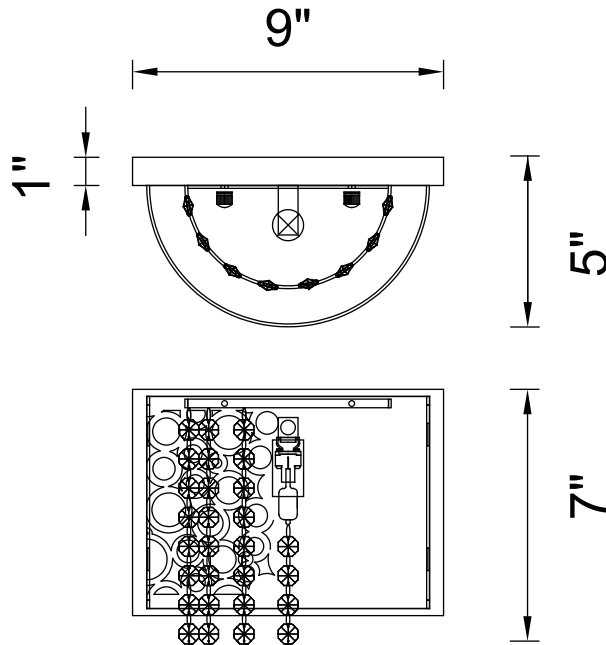

PROJECT: \_\_\_\_\_  
 FIXTURE TYPE: \_\_\_\_\_  
 LOCATION: \_\_\_\_\_  
 CONTACT/PHONE: \_\_\_\_\_

Item	5536W9ST-R-1
Collection	BUBBLES
Finish	Stainless Steel
Glass	-----
Crystal	Clear
Input	120V AC,60HZ,AC

Shade	-----
Length/Dia.	9"
Width/Ext.	5"
Height	7"
Maximum	-----
Lumens	-----

Light Source	G9
Bulb Info.	1×40W
Included	-----
Dimmable	Yes
Color	-----
Weight	