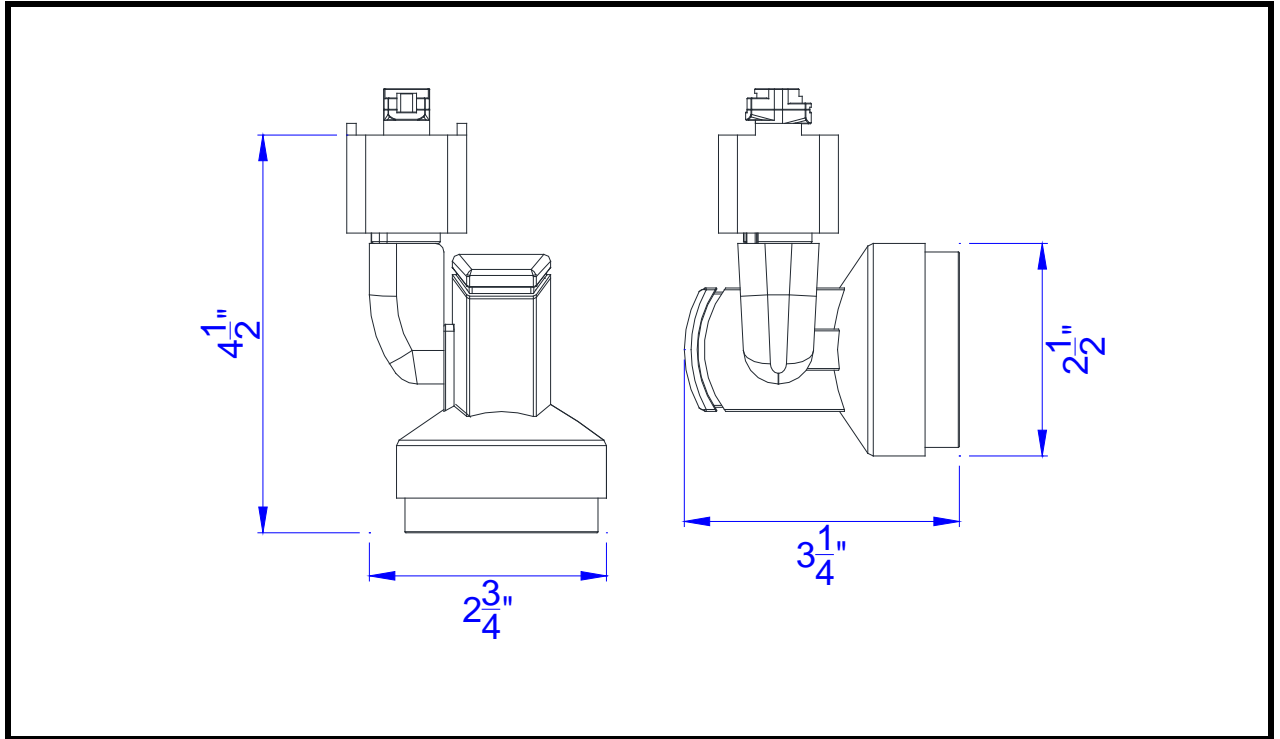

- Model No. :** HT-352
Description: Dimmable Integrated LED track fixture
Material: Metal
Finish : White
Rotation : 355 degree
Capability : 90 degree from horizontal
Voltage : 120V
Wattage : 10W
Dimming: Dimmable,DVCL-153P/SCL-153P/AYCL-153P/CTCL-153P/DVCL-253P/
GT-150/GTJ-250M (ALL ARE LUTRON BRAND)
Color Temp: 3300K
Lumen : 650
CRI : 90
Beam: 24 degree
Efficacy: 65
Rated Life : 30,000 hours
Warranty: Three Years
Certificate :