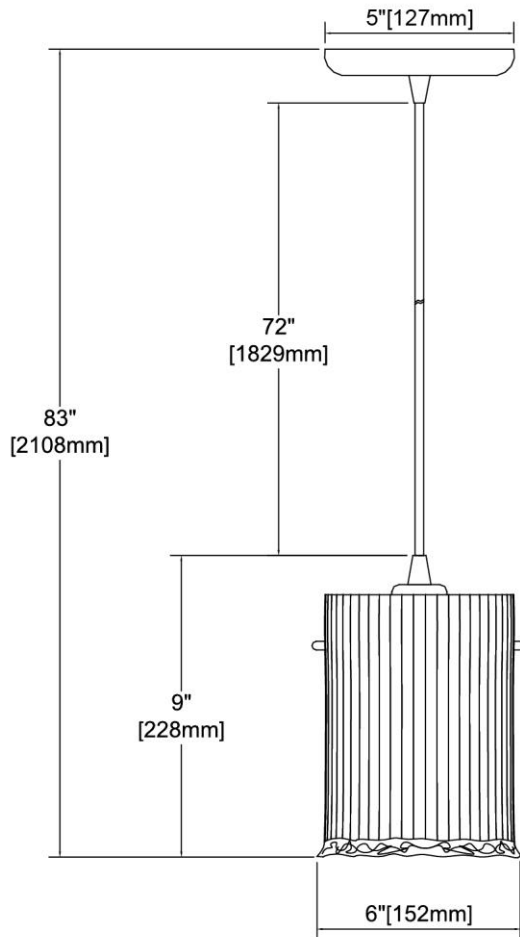


	ITEM #:	21200/1
	UPC	748119131771
	Description	Hand Formed Glass 1-Light Mini Pendant in Satin Nickel with Clear Hand Formed Glass
	Finish	Satin Nickel
	Materials	Glass, Steel
	Brand	ELK Lighting
	Collection	Hand Formed Glass
	Category	Indoor Lighting
	Type	Mini Pendant

ITEM DIMENSIONS				RATINGS & SPECIFICATIONS				
Width	6 inches			Safety Rating	UL		Certification	Dry locations
Depth	6 inches			ADA Compliant	N/A		Voltage	120
Height	9 inches			BULBS / SOCKETS				
Weight	3 pounds			Quantity	1	Wattage	60 watts	
ADDITIONAL DIMENSIONS				Included	No		Type	A19 (E26 Medium Base)
Backplate / Canopy	5 diameter			Other	N/A			
HCWO	N/A			CHAIN / CORD INFORMATION				
Min. Extension	N/A			Chain	N/A		Cord	72 inches - Clear
Max. Extension	N/A			SHADE / GLASS DETAILS				
OVERALL HEIGHT				Shade/Glass Description	Clear hand formed glass			
Min.	12 inches	Max.	83 inches					
EXTENSION ROD(S)				Width	6 inches		Height	7 inches
N/A				Width at Top	N/A		Width at Bottom	N/A