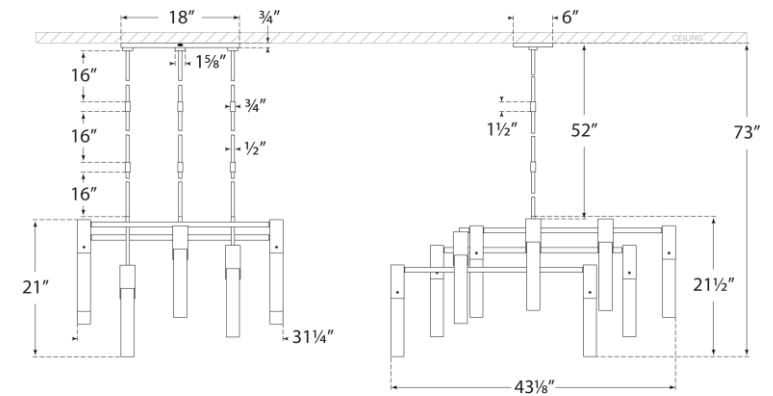

## Covet Large Chandelier

Item # KW 5115PN-ALB

Designer: Kelly Wearstler

O/A Height: 73.5"

Fixture Height: 21.5"

Min. Custom Height: 27"

Width: 44" x 31.25"

Canopy: 6" x 18" Rectangle

Finishes: AB, BZ, PN

Shade Treatments: ALB

Socket: 12 - E26 Keyless

Wattage: 12 - 12 LED T10

Weight: 57 Pounds

Note: Bulb Included | Custom Height Available

Front View

Side View