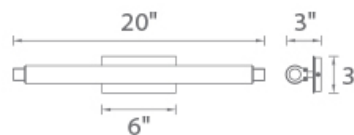

Fixture Type: _____

Catalog Number: _____

Project: _____

Location: _____

Vista

Bathroom Sconce 3000K

Model & Size	Color Temp & CRI	Watt	LED Lumens	Delivered Lumens	Finish
WS-40720 20"	3000K 90	15W 16W	1387 1385	1216 1190	AL Brushed Aluminum CH Chrome

Example: **WS-40720-AL**

DESCRIPTION

A brilliant outlook. Versatile 1 inch luminaire with narrow spears of light.

FEATURES

- Adjustable backplate
- Co-extruded clear and white acrylic provides substance, luminosity and optical efficacy
- Spot free linear illumination
- Conversion plate for 4" junction box included
- Driver installed within the Junction Box, driver dimension: 2.76" x 1.26" x 1.18"
- 5 Year warranty

SPECIFICATIONS

Color Temp:	3000K
Input:	120-277 VAC, 50/60Hz
CRI:	90
Dimming:	ELV: 100-10%
Rated Life:	54000 Hours
Mounting:	Can be mounted on wall in all orientations
Standards:	ETL, cETL, Title 24: 2019 Damp Location Listed
Construction:	Aluminum hardware with co-extruded acrylic diffuser, Aluminum hardware with acrylic diffuser

FINISHES

LINE DRAWING