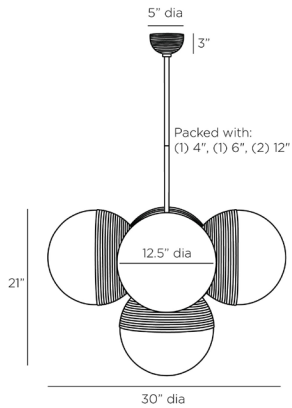

ARTERIOS

BAPTISTE CHANDELIER

DMC14
H: 25.5 IN, Dia: 30.00 IN
Antique Brass, Opal Glass
Contract Suitable As Is

A mid-20th century European interpretation of antique street lights, the five-light Baptiste adds a hint of sophisticated playfulness to any abode. Five globes of opal glass are suspended in antique brass over iron settings to add illumination to every corner. Damp-rated, although limited covered outdoor conditions may affect finish. Finish will vary.

APPEARANCE

Material	Glass, Steel
Finish	Opal
Finish Will Vary	true
Top Coat/Sealant	true

DIMENSIONS

Chandelier	H: 21 IN, Dia: 30.00 IN
Minimum Hanging Height	25.5 IN
Maximum Hanging Height	53.5 IN
Canopy	H: 3 IN, Dia: 4.50 IN

WIRING

Rating	Damp
Suggested Bulb Type	T10
Cord	10 FT, Clear/Silver, SPT
Socket	5, Type A - E26
Photographed Bulb	Large Clear Tubular Bulb
Maximum Watt	60
Voltage	110-120 V

CERTIFICATIONS

Certifications	Mexico Australia, European Union, United Arab Emirates, United States, Canada
----------------	--

COMPLIANCY

UL/ETL	Yes
CB	Yes
RoHS	true

SHIPPING

Shipping Requirements	TruckShip
Product Weight	22.5 LBS
Gross Weight 1	39.02 LBS
Shipping Box 1	H: 32.7 IN, L: 34.5 IN, W: 34.5 IN

REPLACEMENT PARTS

Replacement Part 1	PIPE-513
Replacement Part 1 Dim	(1) 4", (1) 6", (1) 12"
Replacement Part 2	CANOPY-665
Replacement Part 2 Dim	2" x 4.5" DIA