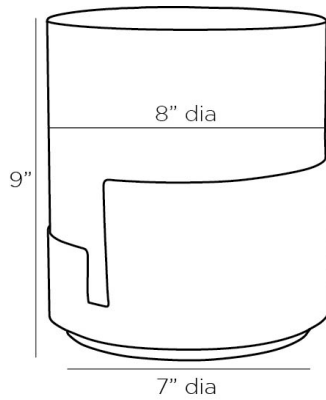

# ARTERIO RS

## PRIMROSE SHORT HURRICANE

6947

H: 9 IN, Dia: 8.00 IN

Antique Brass

Contract Suitable As Is

The multipurpose, short Primrose hurricane is an accessory meant to be displayed all year long. Created in clear hand-etched glass with an asymmetrical, antique brass base, the modern accent was thoughtfully designed to function as a hurricane for candles or as a vase.

### DIMENSIONS

Foot Print	Dia: 7.00 IN
Opening	Dia: 7.50

### SHIPPING

Product Weight	7.5 LBS
Gross Weight 1	15.75 LBS
Shipping Box 1	H: 12 IN, L: 6.5 IN, W: 7 IN