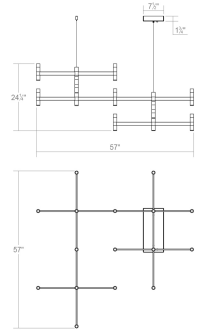

Project:

Systema Staccato Offset Pendant Spec Sheet

SKU: 1788.14 Learn more at:
<https://sonnemanlight.com/systema-staccato-offset-pendant>

Description: Lightly scaled geometric elements form expansive intersecting or linear constructions of modern minimalism in a variety of configurations with a range of available luminaires. Crisp rectilinear bars support minimal tubular elements with luminous trims, extensions, or shaded reflectors for general and directed lighting functionality. The Systema Staccato Offset Pendant includes Drum Trims for the upward luminaires and Slim Trims for the downward luminaires. [Alternate trims](#) can be ordered separately.

Type #:

Dimensions

Height: 24.5
Length: 57
Diameter: 48
Size: Standard

Electrical Specs

Bulb(s) Included?: Yes
Bulb 1 Type: Integral LED
Bulb Quantity: 28
Input Voltage: 120-277VAC
Wattage: 84
Initial Lumens: 8400
Delivered Lumens: 4200
Color Temperature: 3000K
CRI: 90
Power Supply Type: Driver
Power Supply Quantity: 1
Power Supply Location: Canopy
Dimming Type: TRIAC/ELV/0-10V

Installation

Installation: Licensed electrician required
Sloped Ceiling Compatible?: Not Compatible
Cord Length: 20' Adjustable Cable
Minimum Hanging Height: 28.75
Maximum Hanging Height: 264.5

Shade

Shade 1 Material: Frosted Acrylic
Shade 2 Color: Frosted