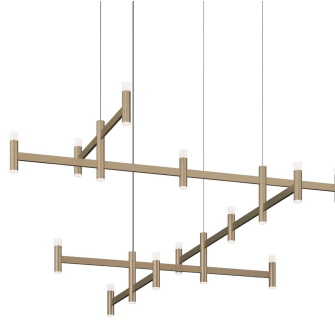

Project:

Systema Staccato Offset Pendant Spec Sheet

SKU: 1788.14 Learn more at:
<https://sonnemanlight.com/systema-staccato-offset-pendant>

Description: Lightly scaled geometric elements form expansive intersecting or linear constructions of modern minimalism in a variety of configurations with a range of available luminaires. Crisp rectilinear bars support minimal tubular elements with luminous trims, extensions, or shaded reflectors for general and directed lighting functionality. The Systema Staccato Offset Pendant includes Drum Trims for the upward luminaires and Slim Trims for the downward luminaires. [Alternate trims](#) can be ordered separately.

Type #:

Dimensions

Height: 24.5
Length: 57
Diameter: 48
Size: Standard

Electrical Specs

Bulb(s) Included?: Yes
Bulb 1 Type: Integral LED
Bulb Quantity: 28
Input Voltage: 120-277VAC
Wattage: 84
Initial Lumens: 8400
Delivered Lumens: 4200
Color Temperature: 3000K
CRI: 90
Power Supply Type: Driver
Power Supply Quantity: 1
Power Supply Location: Canopy
Dimming Type: TRIAC/ELV/0-10V

Installation

Installation: Licensed electrician required
Sloped Ceiling Compatible?: Not Compatible
Cord Length: 20' Adjustable Cable
Minimum Hanging Height: 28.75
Maximum Hanging Height: 264.5

Shade

Shade 1 Material: Frosted Acrylic
Shade 2 Color: Frosted