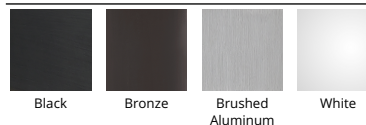

FINISHES

LINE DRAWING