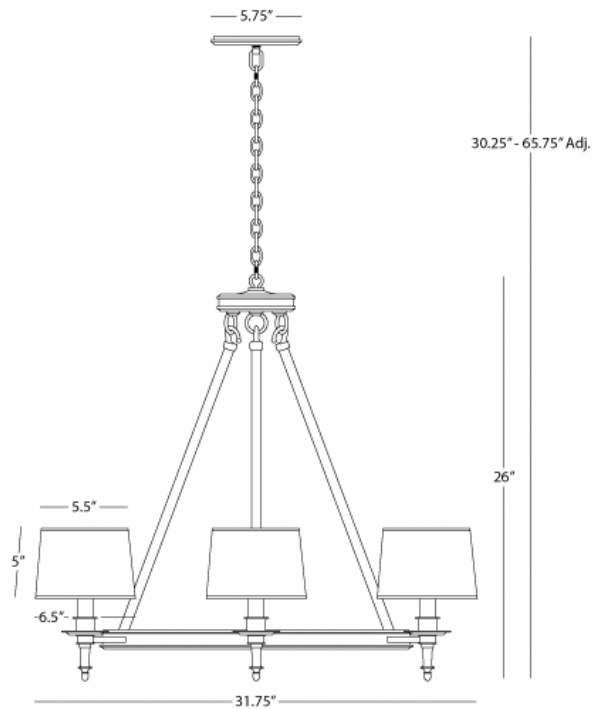

WINSTON

2149

6-Light Chandelier

6-60W Max.

Bulb Type: B10 Candelabra

Direct Wire Only

Dark Natural Brass

Driftwood Linen Shades w/ Brown Tape Trim

Susp. Hardware: 3ft. Chain

FINISH / SHADE OPTION:

D2149 - Dark Antique Nickel

Oyster Linen Shade w/

Gray Fabric Tape Trim

**** Available for Quick SHIP ****