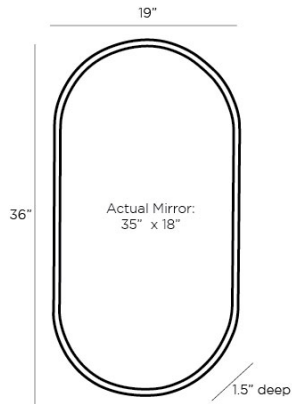

## VAQUERO SMALL MIRROR

WM113  
H: 36 IN, W: 19 IN, D: 1.5 IN  
Antique Brass  
Contract Suitable As Is

Rendered in a classic capsule shape, the Vaquero mirror is endowed with a vintage sensibility. Crafted in antique brass with a beveled mirror, the chic accent piece is striking alone or as a pair over a vanity. The mirror can be hung vertically or horizontally and is fitted with a security cleat.

### DIMENSIONS

Mirror Size	1 H: 35 IN, W: 18 IN
-------------	-------------------------

### ADDITIONAL INFO

Features	T-Screw Hardware Included
Hanger Position	Vertical & Horizontal
Hanger Type	Security Cleat
Hanger Size	12"