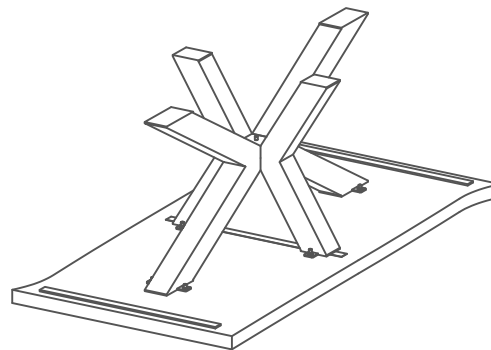

NO.	DESCRIPTION	IMAGE	QTY
1.	Wooden top		01
2.	large iron leg		01
3.	Small iron leg		01

HARDWARE LIST

NO.	DESCRIPTION	IMAGE	QTY
4.	Allen bolt—M8—25MM		08
5.	Allen bolt—M8—75MM		01
6.	Washer		09
7.	Allen key—6MM		01

NOTES.

Thank you for purchasing this quality Product! Be sure to check all packing material carefully for small part that may have come loose inside the carton during shipping.

CAUTION: The item is heavy, assembly should be performed by two people.

STEP 1.

STEP 2.

STEP 3.

STEP 4.