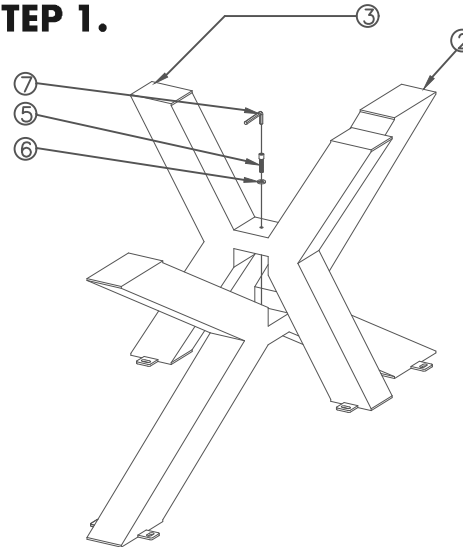

PARTS AND HARDWARE.

PART LIST

NO.	DESCRIPTION	IMAGE	QTY
1.	Wooden top		01
2.	large iron leg		01
3.	Small iron leg		01

HARDWARE LIST

NO.	DESCRIPTION	IMAGE	QTY
4.	Allen bolt—M8—25MM		08
5.	Allen bolt—M8—75MM		01
6.	Washer		09
7.	Allen key—6MM		01

NOTES.

Thank you for purchasing this quality Product! Be sure to check all packing material carefully for small part that may have come loose inside the carton during shipping.

CAUTION: The item is heavy, assembly should be performed by two people.

STEP 1.