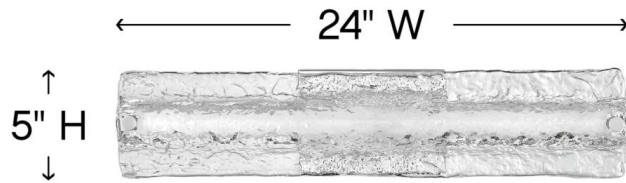

LUCENT

52093CM

MEDIUM LED VANITY

A gentle wave of thick lava glass washes over the chrome base and integrated LED to create a soothing, wall-grazing light that smoothly transforms a space. Lucent features a minimalist profile, yet the exceptional light pattern makes a maximum impression. Invisi-mount system ensures the look stays clean and contemporary

DETAILS	
FINISH:	Chrome
MATERIAL:	Steel
GLASS:	Lava
DIMMABLE:	YES, CL TYPE DIMMER (SSL7A)

DIMENSIONS	
WIDTH:	24"
HEIGHT:	5"
WEIGHT:	8.5lb
BACK PLATE:	7"W X 5"H
EXTENSION:	3"
TOP TO OUTLET:	2.5"

LIGHT SOURCE	
LIGHT SOURCE:	Integrated LED
LED NAME:	LEVO98-532
VOLTAGE:	120v
COLOR TEMP:	3000
LUMENS:	2900
CRI:	93
INCANDESCENT EQUIVALENCY:	4 x 60w
DIMMABLE:	YES, CL TYPE DIMMER (SSL7A)

SHIPPING	
CARTON LENGTH:	29
CARTON WIDTH:	8.5
CARTON HEIGHT:	8
CARTON WEIGHT:	10

PRODUCT DETAILS:

- Mounting hardware is hidden on the back plate to ensure a clean silhouette
- Fixture can be mounted vertically
- Fixture can be mounted horizontally.
- Suitable for use in damp locations as defined by NEC and CEC. Meets United States UL Underwriters Laboratories & CSA Canadian Standards Association Product Safety Standards.
- ADA compliant
- LED components carry a 5-year limited warranty
- Bold silhouette with dramatic details creates a modern statement
- Sparkling chrome with reflective finish