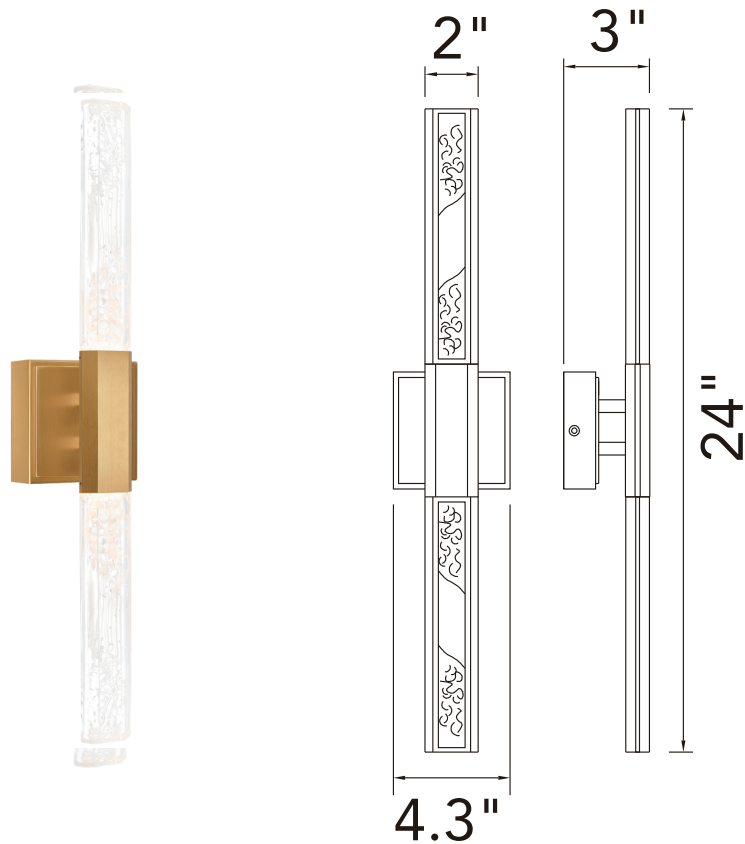

PROJECT: _____
 FIXTURE TYPE: _____
 LOCATION: _____
 CONTACT/PHONE: _____

Item	1589W24-624
Collection	GRETA
Category	Wall Sconce
Finish	Brass
Glass	Clear
Crystal	-----
Acrylic	-----

Shade Color	-----
Min Assembled Height	24"
Max Assembled Height	24"
Width	4.3"
Length	-----
Extension Wall Mounts	3"
Input	120V AC,60HZ,AC

Lumens	468
Light Source	LED
Bulb Info.	9W
Included	-----
Dimmable	Yes
Colour Temp	3000K
Weight	4.169Lbs

CWI Lighting
 2775 Broadway
 Buffalo, NY 14227
 USA

CWI Lighting
 140 Steelcase Rd. W.
 Markham ON. L3R 3J9
 Canada