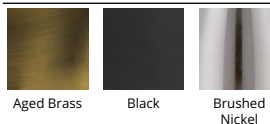

FINISHES

LINE DRAWING