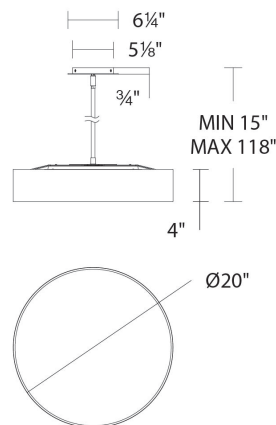

FINISHES

LINE DRAWING