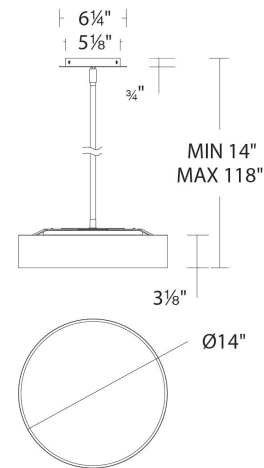

FINISHES

LINE DRAWING