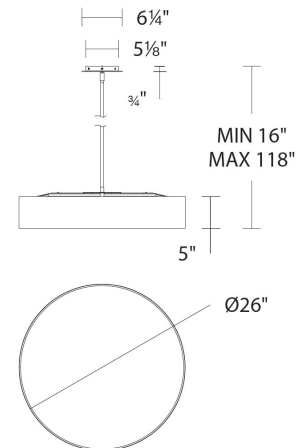

FINISHES

LINE DRAWING