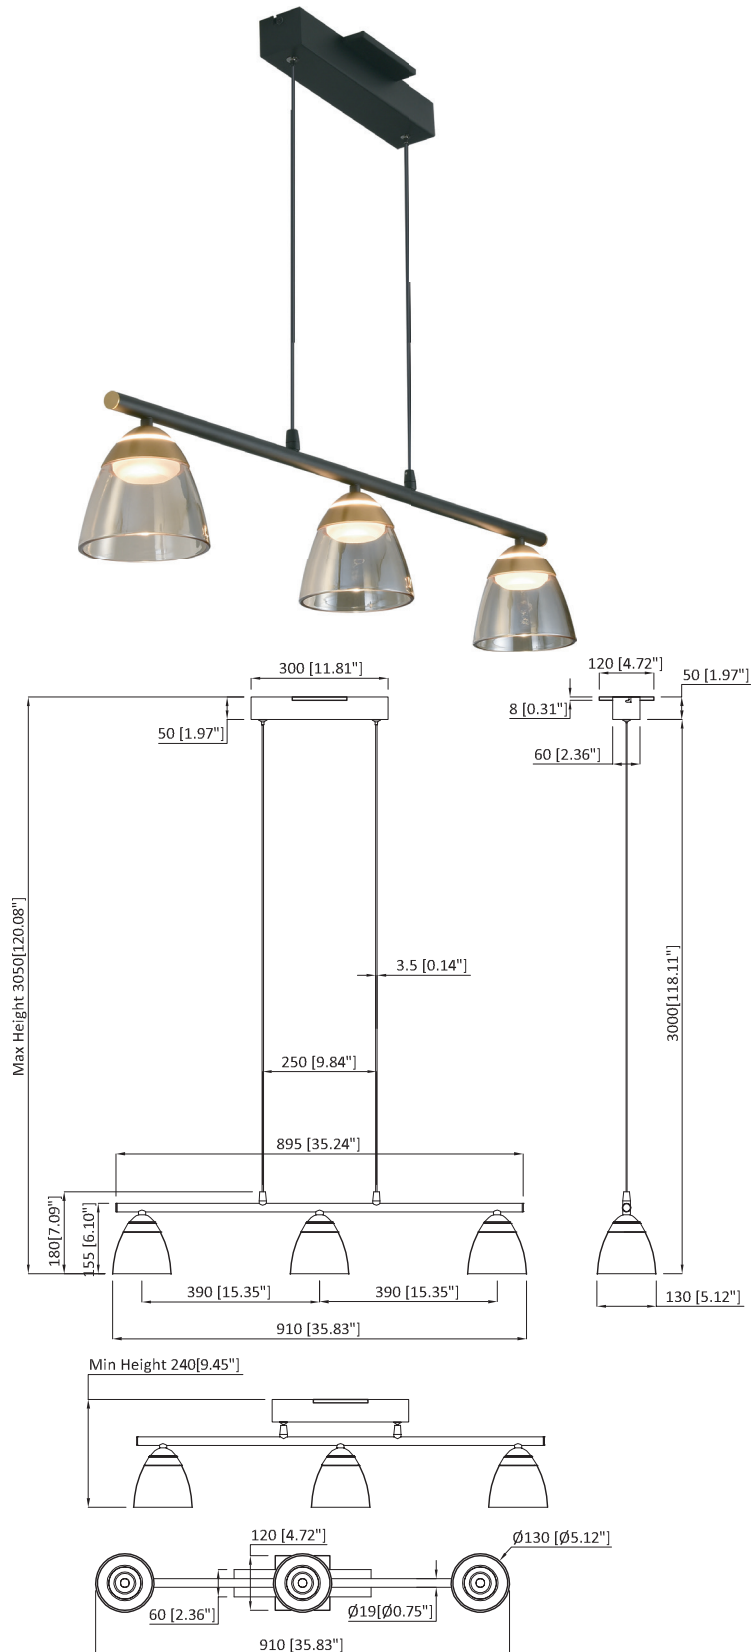

Linear Chandelier

By VONN Lighting

VAC3293BL

PROJECT:

TYPE:

CATALOG #:

DATE:

Product Description

Roma VAC3293BL 36" 3-Light Integrated LED Black Linear Chandelier Lighting Fixture with Glass Shades.

Specifications

- Lumens: **1506.6 L**
- Watts: **27.97 W**
- Voltage: **100-277V**
- CRI: **90**
- CCT: **3000K**
- Dry Location: **IP20**
- Diffuser: **PC**
- Material: **Aluminum, Glass**
- Finish: **Black & Antique Brass**
- Lifetime: **50,000 Hours**
- Transformer: **Not Required**
- ETL: **Listed**
- Warranty: **5-Year Limited**

Dimensions

- Fixture: **36" L x 5" W x 120" (9.75") H**
  915mm L x 130mm W x 3050mm H
  Measurements rounded to the nearest 1/4" (6.35mm)

Lighting

- Color Temperature: **3000K**

Available Finishes

Notes

Theoretical Lumens: XXX LM (subject to change)

Theoretical Wattage: XXX W (subject to change)

***Please note lumens and wattage are subject to change and will be determined post production of the first articles.

*Any custom modifications are subject to minimum order quantity. (M.O.Q.)

© VONN Lighting, 2022