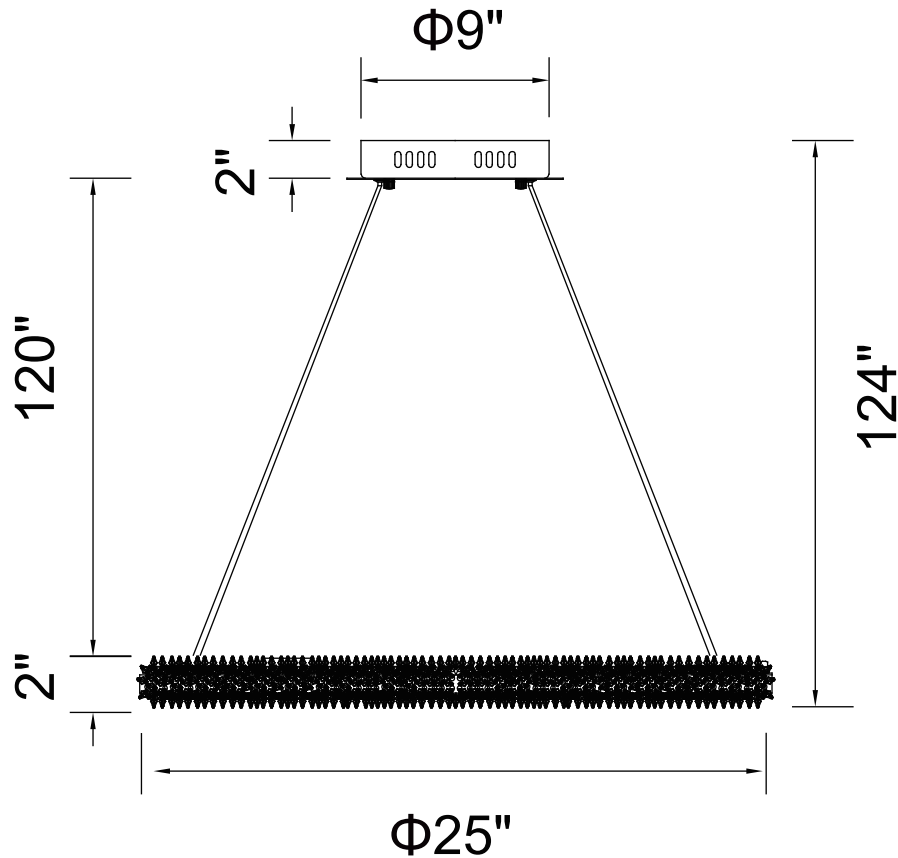

PROJECT: _____

FIXTURE TYPE: _____

LOCATION: _____

CONTACT/PHONE: _____

Item	1042P25-601-R
Collection	ARIELLE
Finish	Chrome
Glass	-----
Crystal	Clear
Input	120V AC,60HZ,AC

Shade	-----
Length/Dia.	25"
Width/Ext.	-----
Height	2"
Maximum	124"
Lumens	3432

Light Source	LED
Bulb Info.	66W
Included	-----
Dimmable	Yes
Color	4000K
Weight	5.5KG