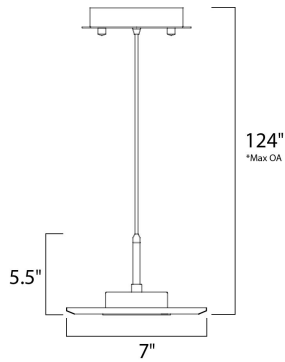

PRODUCT DESCRIPTION

Subtle and sleek, Hagen suspends a thin disk of Clear beveled glass from barely visible strands of filament. Each disk holds a cool LED light that plays across the surface of the glass and culminates in a crisp ring of beveled luminescence. Offered in a single pendant option, Hagen slips unobtrusively into contemporary, sophisticated settings.

*max overall height

MEASUREMENTS

DIMENSION : 7" W x 5.5" H
 MAX OAH : 124" OAH
 HANGING WEIGHT : 4.3 lb

LAMPING

INPUT VOLTAGE : 120V
 LUMENS : 240 Rated
 BULB : 3 x 3W LED PCB Integrated , 3W Total
 BULB INCLUDED : (Integrated)
 DIMMABLE : No
 COLOR_TEMP : 3000K