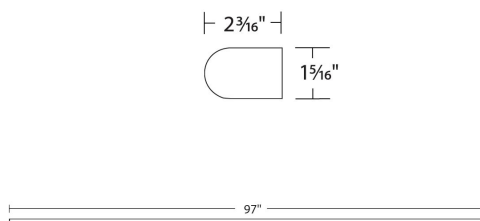

Fixture Type: _____

Catalog Number: _____

Project: _____

Location: _____

Nightstick Bathroom Sconce 3000K

Model & Size	Color Temp & CRI	Finish	Watt	LED Lumens	Delivered Lumens	Title 24
WS-35897 97"	3000K 90	AL Brushed Aluminum	84W	6458	3985	Yes
	3000K 90	WT White	84W	6458	3985	Yes

Example: **WS-35897-AL**

DESCRIPTION

A slender bar of light available in a variety of lengths from very short (1.5 feet) to very long (over 8 feet) gives you multiple mounting options for a clean and consistent lighting scheme no matter the size of your environment.

FEATURES

- Multiple sizes to meet numerous applications
- Decorative plate to cover up to a standard 4" junction box is included
- ACLED driverless technology
- 5 year warranty

SPECIFICATIONS

Color Temp:	3000K
Input:	120 VAC, 50/60Hz
CRI:	90
Dimming:	ELV: 100 - 10%
Rated Life:	54000 Hours
Mounting:	Can be mounted on ceiling or wall in all orientations
Standards:	ETL, cETL, Title 24 JA8-2016 Compliant Damp Location Listed
Construction:	Aluminum hardware with co-extruded acrylic diffuser

FINISHES

LINE DRAWING

WS-35897