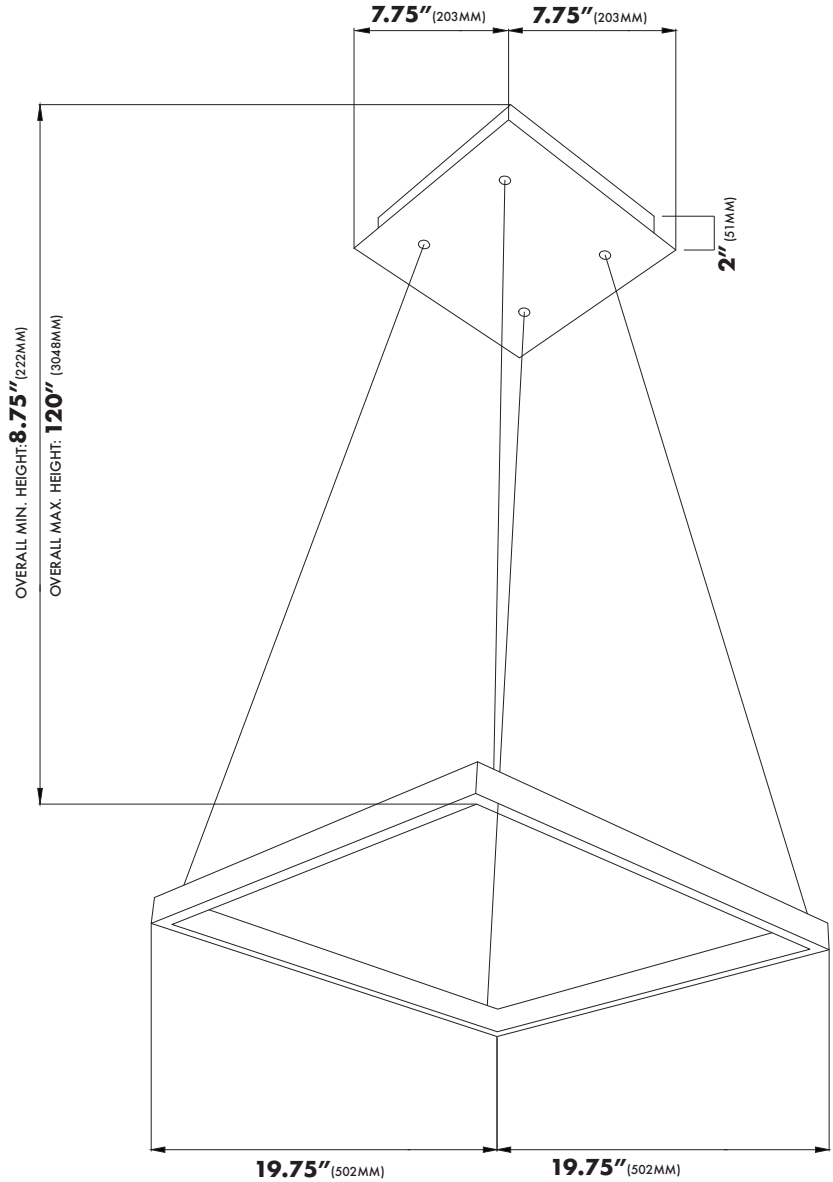

**FEATURES**

- Aluminum Body / Acrylic Prismatic Lens
- Suspension Fixture w/ Angle and Height Adjustable Cables
- 1377.02 Lumens
- 38 Watts / 120 Volts / >90 CRI
- 3000 Kelvin Color Temperature
- Dimmable LED (15% - 100%) with ELV - Electric Low Voltage Dimmers
- Dry Rated

**MODEL# VMC31620  
DIMENSIONS**

CANOPY: 7.75" x 7.75" x 2" (203MM x 203MM x 51MM)

OVERALL MAX. HEIGHT: 120" (3048MM)

THE MEASUREMENTS ARE ROUNDED TO THE NEAREST 1/4"

**AVAILABLE FINISHES**

AL

BL