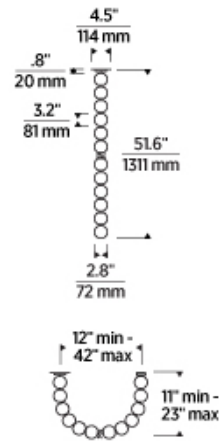

Natural Brass

LAMPING

Includes 22.4 watt, 808 total delivered lumens, 90 CRI 2700K or 3000K LED modules. Remote dimmable with most LED compatible ELV and TRIAC dimmers. 277V dimmable with 0-10V dimmers. Surface dimmable with ELV, TRIAC and 0-10V dimmers. Remote 120V or 277V. Surface 120V-277V. Can be installed on a sloped ceiling up to 45°.

SLPD231 _____

JOB NAME _____

NOTES _____

PERLE 48 PENDANT

VISUAL COMFORT & CO.

SPECIFICATIONS

PRIMARY MATERIAL	Glass
SHADE MATERIAL	Glass
NET WEIGHT	12 lbs
HEIGHT	51.6in
WIDTH	2.8in
LENGTH	2.8in
UP LIGHT / DOWN LIGHT / BOTH?	
WET LISTED	
DAMP LISTED	
DRY LISTED	
MIN. HANGING HEIGHT	51.6in
MAX HANGING HEIGHT	54.6in
TOTAL CORD LENGTH	
TOTAL STEM LENGTH	
STEM QTY	
SLOPED CEILING ADAPTABLE?	Yes 45° Max
GENERAL LISTING	ETL Listed
INCLUDES	

REMOTE CANOPY/SURFACE CANOPY/MUD PLATE

LAMPING SPECIFICATIONS

	LED LAMP	INTEGRATED LED	NON LED	NO LAMP
DELIVERED LUMENS		808		
WATTS		22.4		
MAX WATTAGE PER BULB		22.4W		
		120V ELV, TRIAC 277V 0-10V Universal 120V-277V 0-10, ELV, TRIAC		
CCT		2700K 3000K		
CRI		90 CRI		
LED LIFETIME				
L70		>50000		
AVERAGE BULB HOURS				
FIELD SERVICEABLE LED				
LAMP BASE		Integrated LED		
LAMP SHAPE		Integrated LED		
LAMP INCLUDED?		True		
WARRANTY**		5 Years		