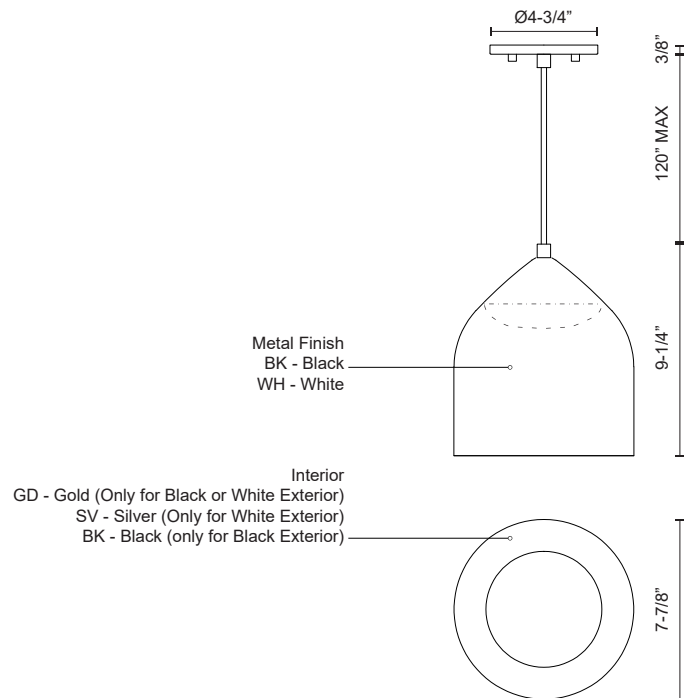

HELENA
PD9108
PENDANTS

PROJECT

PD9108-BK/GD
Black/Gold

PD9108-BK/BK
Black/Black

PD9108-WH/SV
White/Silver

PD9108-WH/GD
White/Gold

SPECIFICATION DETAILS

Fixture Dimensions	D7-7/8" x H9-1/4"
Light Source	AC LED Module
Wattage	13W
Total Lumens	1000lm
Delivered Lumens	BK/BK-204lm; BK/GD-328lm; WH/GD-328lm; WH/SV-428lm;
Voltage	120V
Color Temperature	3000K
CRI (Ra)	90CRI
Optional Color Temps	2700K - 5000K Available, Minimum Order Quantities Apply
LED Rated Life	50,000 hours
Dimming	100% - 10%, ELV Dimmer (Not Included)
Diffuser Details	White Acrylic Diffuser
Shade Details	Spun Aluminum Shade
Adjustable	Yes
Wire Length	120" Max
Wire Type	BK - Black Braided Cord; WH - White Braided Cord;
Minimum Hang Height	12"
Sloped Ceiling Adaptable	Yes
Location	Dry
Illumination Direction	Downlight
CEC Title 24 JA8	Yes, JA8-2022
Paint Finish	BK01; GD01; SV01; WH01;
Canopy Dimensions	D4-3/4" x H3/8"

* For custom options, consult factory for details.

* For warranty information, please visit www.kuzcolighting.com/warranty

DESCRIPTION

The smooth spun metal shade is available in black, graphite or white for this modern pendant but add your choice of multiple interior lamp shade colors and the possibilities are endless. Suspended by a matching braided fabric cord the Helena exudes effortless elegance. The acorn-shaped lamp shade measures 8 inches in diameter. Hang this pendant solo or in multiples for a more dramatic look.