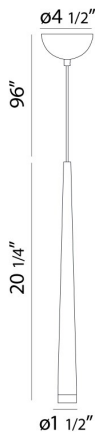

TASSONE, 5" PENDANT

PRODUCT DETAILS

No.	:	28232-025
Product Color	:	SATIN NICKEL
Product Material	:	METAL
Shade / Accent Colour	:	FROSTED
Shade / Accent Material	:	ACRYLIC
Diameter	:	1.5"
Height	:	20.25"
Overall Height	:	116.25"
Weight	:	1.9lbs

LIGHT SOURCE DETAILS

Light Source Type	:	INTEGRATED LED
Input Voltage	:	120V
Bulb Voltage	:	120V
Total Wattage	:	5W
Total Lumen	:	430lm
Kelvin	:	3000K
CRI	:	80+
Dimmable	:	Yes

Options Available

ITEM NO.	FINISH	SHADE
28232-018	CHROME	FROSTED
28232-025	SATIN NICKEL	FROSTED
28232-032	BLACK	FROSTED
28232-049	WHITE	FROSTED

TECHNICAL DETAILS

Light Direction	:	Down
Hanging Support Type	:	WIRE
Hanging Support Length	:	96"
Canopy / Backplate Height	:	2"
Canopy / Backplate Dia.	:	4.5"
Adjustable Lamp Head	:	No
Location	:	DRY
Approval	:	