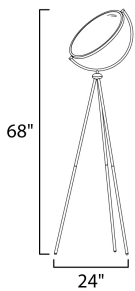

**MEASUREMENTS**

DIMENSION : 24" L x 24" W x 68" H  
 HANGING WEIGHT : 4.1 lb

**LAMPING**

INPUT VOLTAGE : 120V  
 LUMENS : 2,310 Rated (2,145 Del.)  
 BULB : 1 x 33W LED PCB Integrated , 33W Total  
 BULB INCLUDED : (Integrated)  
 DIMMABLE :  
 CRI : 80+ CRI  
 COLOR\_TEMP : 3000K