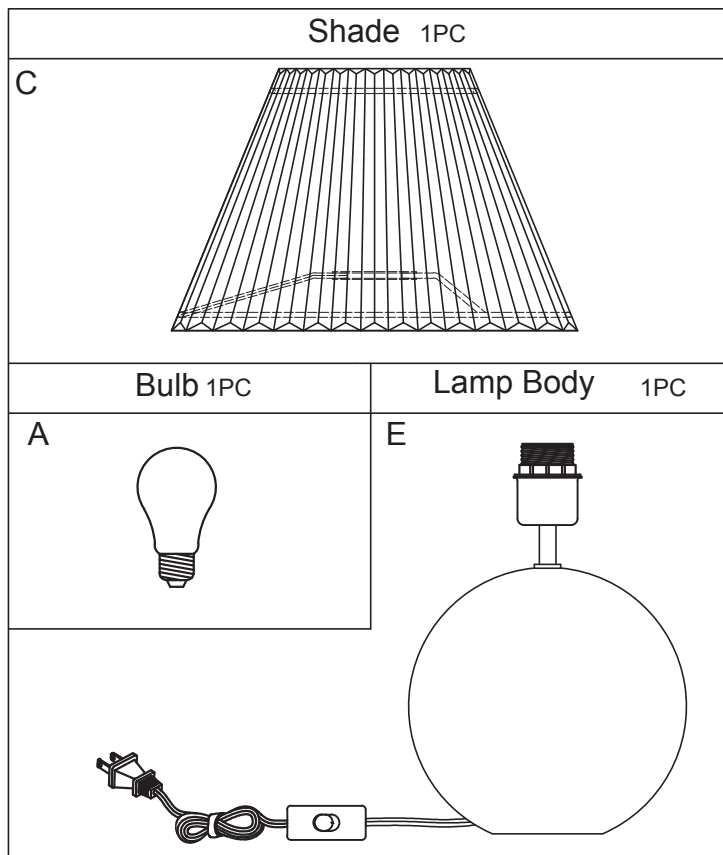

MOE'S

home collection

ASSEMBLY INSTRUCTIONS.

TUVE TABLE LAMP BLACK

ZA-1003-02

THANK YOU FOR YOUR PURCHASE!

PARTS AND HARDWARE.

NOTES.

Thank you for purchasing this quality product!
Be sure to check all packing material carefully for small part that may have come loose inside the carton during shipping.

Have 2 adults on hand for assembly.

Assemble on a padded, non-marring surface

Ensure the bulb is secure in the socket before operating the pendant.

CAUTION: To prevent the risk of fire, do not use light bulbs with wattage greater than 15W.