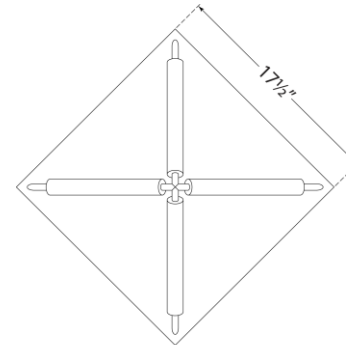

TEAR SHEET

Appareil Large Flush Mount

Item # KW 4700PN

Designer: Kelly Wearstler

Height: 8"

Width: 17.5"

Canopy: 16" square

Finishes: AB, BZ, PN

Socket: Dedicated LED

Wattage: 35w (2800lm)

Weight: 24 Pounds

Note: UL Only

Bottom View

Side View