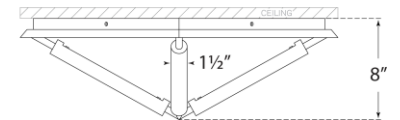

TEAR SHEET

Appareil Large Flush Mount

Item # KW 4700PN

Designer: Kelly Wearstler

Height: 8"

Width: 17.5"

Canopy: 16" square

Finishes: AB, BZ, PN

Socket: Dedicated LED

Wattage: 35w (2800lm)

Weight: 24 Pounds

Note: UL Only

Bottom View

Side View