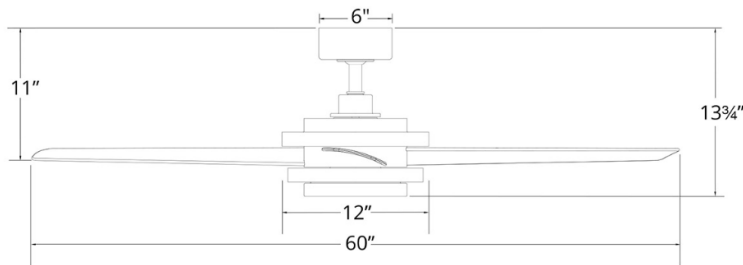

GEOS

F-068L

60" Ceiling Fan

WAC SMART FANS

PRODUCT DESCRIPTION

The otherworldly never felt so at home. A silent DC motor runs smoothly and efficiently, inside or outdoors. With our WAC Smart Fan app, this smart fan can integrate with smart home devices you already own, and adapt to your behavior while optimizing schedules to cut down on energy use. An included, optional LED luminaire makes this fan the brightest star in the sky.

FEATURES

- 6 fan speeds through both Summer and Winter Modes
- Silent DC motor
- Includes remote control with wall cradle (RC20-WT)
- Wall control for 3, 4-way control sold separately
- Compatible with WAC app $9.95 per fan + applicable tax

AIRFLOW/ENERGY EFFICIENCY

Weighted-Average/High Airflow CFM:	4832/7154
Weighted-Average/High Energy Use (W):	12/18
Estimated Yearly Energy Cost ($):	$3.19
Weighted-Average/High Efficiency (CFM/W):	162/397
Max RPM:	145

ORDER NUMBER

Model	Housing	Blade
F-068L	MB <i>Matte Black</i>	<i>Matte Black</i>
	MW <i>Matte White</i>	<i>Matte White</i>

F-068L-__

Example: F-068L-MB

*This fan comes uni-pack - blade select options are not available

* Range results may vary based on application and surroundings.

The WAC app synchronizes seamlessly with smart home devices you already own

wacighting.com
Phone (800) 526.2588
Fax (800) 526.2585

Headquarters/Eastern Distribution Center
44 Harbor Park Drive
Port Washington, NY 11050

Central Distribution Center
1600 Distribution Ct
Lithia Springs, GA 30122

Western Distribution Center
1750 Archibald Avenue
Ontario, CA 91760

WAC retains the right to modify the design of our products at any time as part of the company's continuous improvement program. JUL 2020