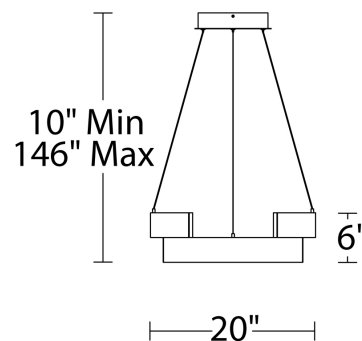

Fixture Type: _____

Catalog Number: _____

Project: _____

Location: _____

Trap Pendant 3000K

Model & Size	Color Temp & CRI	Finish	Watt	LED Lumens	Delivered Lumens	Title 24
PD-95820 20"	3000K 90	BK Black	35W	2488	1914	Yes
	3000K 90	CH Chrome	35W	2488	1914	Yes
	3000K 90	WT White	35W	2488	1914	Yes

Example: **PD-95820-BK**

DESCRIPTION

Futuristic design meets top-tier technology in this artful pendant, where cutting-edge LED light radiates inside terraced bands finished in black, chrome or white.

FEATURES

- Thin coated-shield wiring for clean look
- Can be mounted on a sloped ceiling
- Driver concealed within the canopy
- 5 year warranty

SPECIFICATIONS

Color Temp:	3000K
Input:	120-277 VAC, 50/60Hz
CRI:	90
Dimming:	ELV: 100 - 10%, 0-10V: 100 - 5%
Rated Life:	50000 Hours
Mounting:	Heavy gauge retention clips support trim firmly. Safety cabling standard.
Standards:	ETL, cETL, Title 24 JA8-2016 Compliant Damp Location Listed
Construction:	Aluminum body with PC diffuser

FINISHES

LINE DRAWING

PD-95820