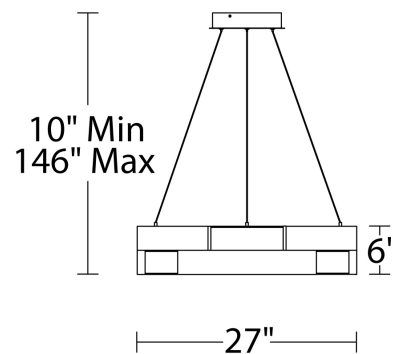

### LINE DRAWING

**PD-95827**

Fixture Type: \_\_\_\_\_

Catalog Number: \_\_\_\_\_

Project: \_\_\_\_\_

Location: \_\_\_\_\_