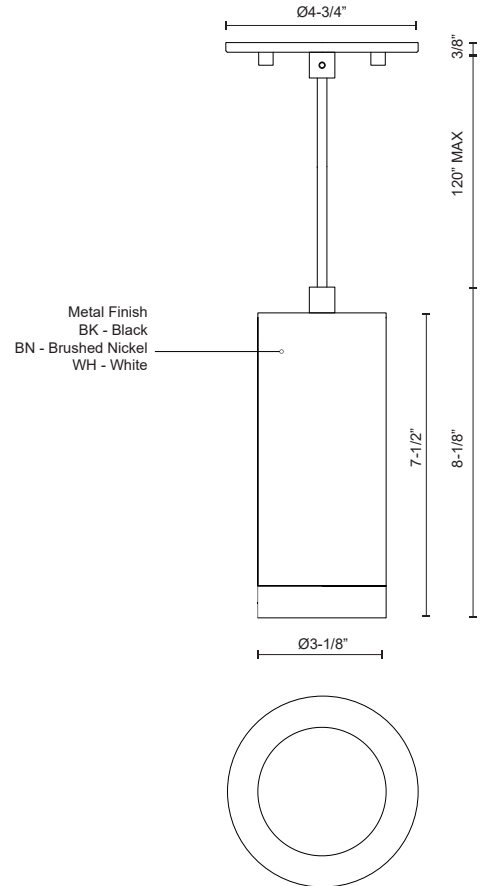

CAMEO 401431-LED

PENDANTS

PROJECT

401431BK-LED
Black

401431BN-LED
Brushed Nickel

401431WH-LED
White

SPECIFICATION DETAILS

Fixture Dimensions	D3-1/8" x H8-1/8"
Light Source	AC LED Module
Wattage	9W
Total Lumens	600lm
Delivered Lumens	387lm
Voltage	120V
Color Temperature	3000K
CRI (Ra)	90CRI
Optional Color Temps	2700K - 5000K Available, Minimum Order Quantities Apply
LED Rated Life	50,000 hours
Dimming	100% - 10%, ELV Dimmer (Not Included)
Diffuser Details	Clear Glass with Frosted Interior
Adjustable	Yes
Wire Length	120" Max
Wire Type	Clear SVT Cord
Minimum Hang Height	10"
Sloped Ceiling Adaptable	Yes
Location	Dry
Illumination Direction	Downlight
CEC Title 24 JA8	Yes, JA8-2022
Canopy Dimensions	D4-3/4" x H3/8"
Paint Finish	BK01; BN01; WH01;

* For custom options, consult factory for details.

* For warranty information, please visit www.kuzcolighting.com/warranty

DESCRIPTION

Single LED cylinder shaped pendant with glass disc. Equipped with our powerful 120V AC LED technology, with metal details in white, black or brushed nickel finish. Round canopy matches the selected finish.