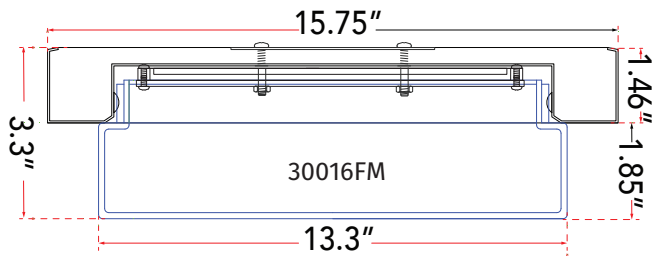

ABRA MODEL **30016FM-BZ**

16" Stepped Opal Glass Flushmount with High Output Dimmable LED

FAMILY NAME **Step**

UPC **00858083007573**

FIXTURE MATERIAL				FIXTURE DIMENSIONS IN INCHES										
Frame Material	Finishes Available	Diffuser Type	Diffuser Finish	Diameter	Height	o.a.h	Width	Length	Ext	Weight	ADA	Location	Rating	Compliance
Metal	BZ- Bronze BN-Brushed Nickel, CH- Chrome	Glass	Opal	15.75	3.3	3.3				9.5		Ceiling Mount only	Damp Location	cETLus T-24
LAMPING										Compatible Dimmers		Junction Box Type		SUPPLIED
Lamp Type	Lamp qty	Wattage	Max Wattage	Base	Kelvin	CRI	Initial Lumen's	Delivered Lumen's	Voltage			Standard 4 x 4 Octagon Box		
LED	1	29w	30w	Solid State Module	3000k	90+	2456	1726 estimated	120v					
SPECIAL NOTES														