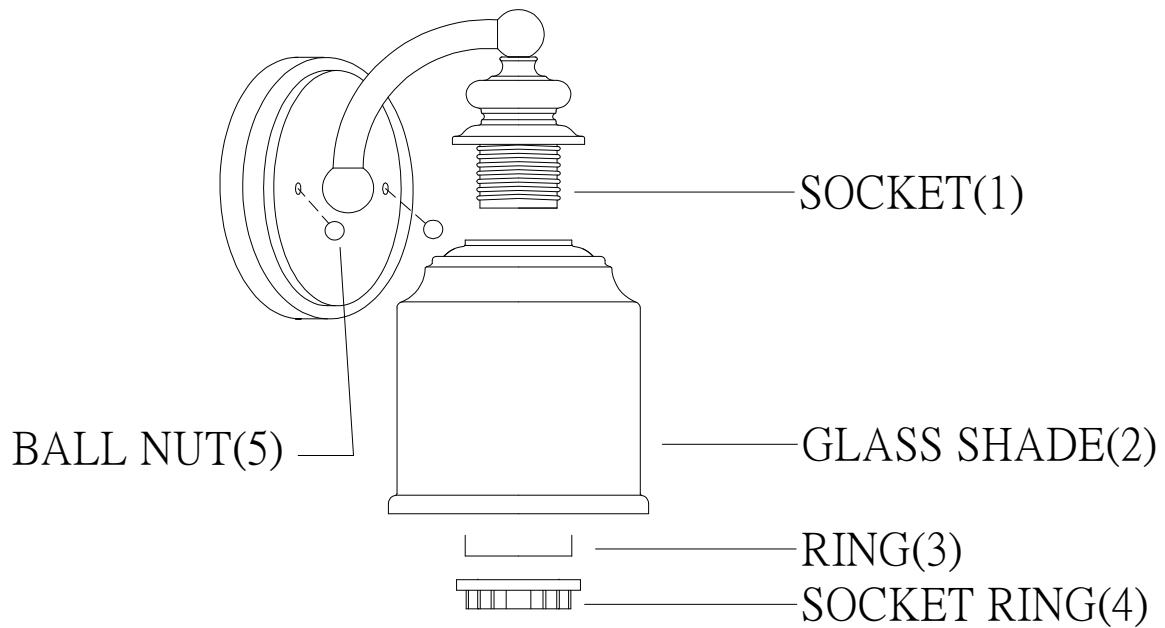

LIGHTING

ITEM NO: 9-6836-1-11
9-6836-1-13
9-6836-1-322
9-6836-1-SN

INSTALLATION INSTRUCTIONS

1. Carefully remove the fixture out of the carton, and check that all parts are included referring to the above illustration. Make sure not to misplace any parts that are needed for the installation;
2. Put the glass shade(2) and ring(3) onto socket(1), and secure it with socket ring(4);
3. The fixture is assembled!