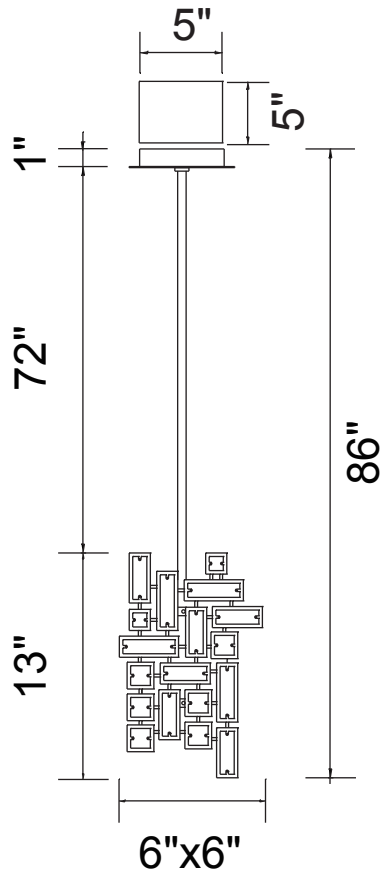

PROJECT: _____
 FIXTURE TYPE: _____
 LOCATION: _____
 CONTACT/PHONE: _____

Item	5689P6-1-S-601
Collection	ARLEY
Finish	Chrome
Glass	-----
Crystal	Clear
Input	120V AC,60HZ,AC

Shade	-----
Length/Dia.	6"
Width/Ext.	6"
Height	13"
Maximum	86"
Lumens	-----

Light Source	E26
Bulb Info.	1x60W
Included	-----
Dimmable	Yes
Color	-----
Weight	