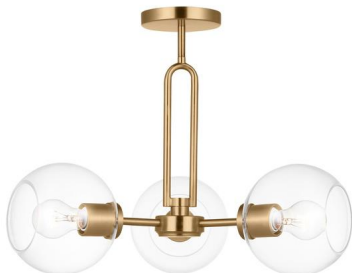

GENERATION LIGHTING

7755703-848: Three Light Semi-Flush Convertible Pendant

Collection: Codyn

UPC #:785652123412

Finish: Satin Brass (848)

Dimensions:

Diameter:	22"	Height Flush:	16 3/4"
Width:	22"	Overall Height:	57 3/8"
Height:	14"	Wire:	72" (color/Clear Silver)
		Mounting Proc.:	Screw Collar - Stem
		Connection:	Mounted To Box

Bulbs:

3 - Medium A19 75w Max. 120v - Not included

Features:

- This product may be mounted on a sloped ceiling
- Fixture is dual mount and may be installed semi-flush or as a pendant.
- Easily converts to LED with optional replacement lamps
- Meets Title 24 energy efficiency standards
- Title 24 compliant if used with Joint Appendix (JA8) approved light bulbs listed in the California Energy Commission Appliance database.

Material List:

- 1 Body - Steel - Satin Brass
- 3 12" Stem - Steel - Satin Brass
- 1 6" Stem - Steel - Satin Brass

Safety Listing:

Safety Listed for Damp Locations

Instruction Sheets:

Trilingual (English, Spanish, and French) (CODYN_FLUSH)

Shade / Glass / Diffuser Details:

Part	Material	Finish	Quantity	Item Number	Length	Width	Height	Diameter	Fitter Diameter	Shade Top Length	Shade Top Width	Shade Top Diameter
Shade	Glass	Clear	3				6	6 3/4				4