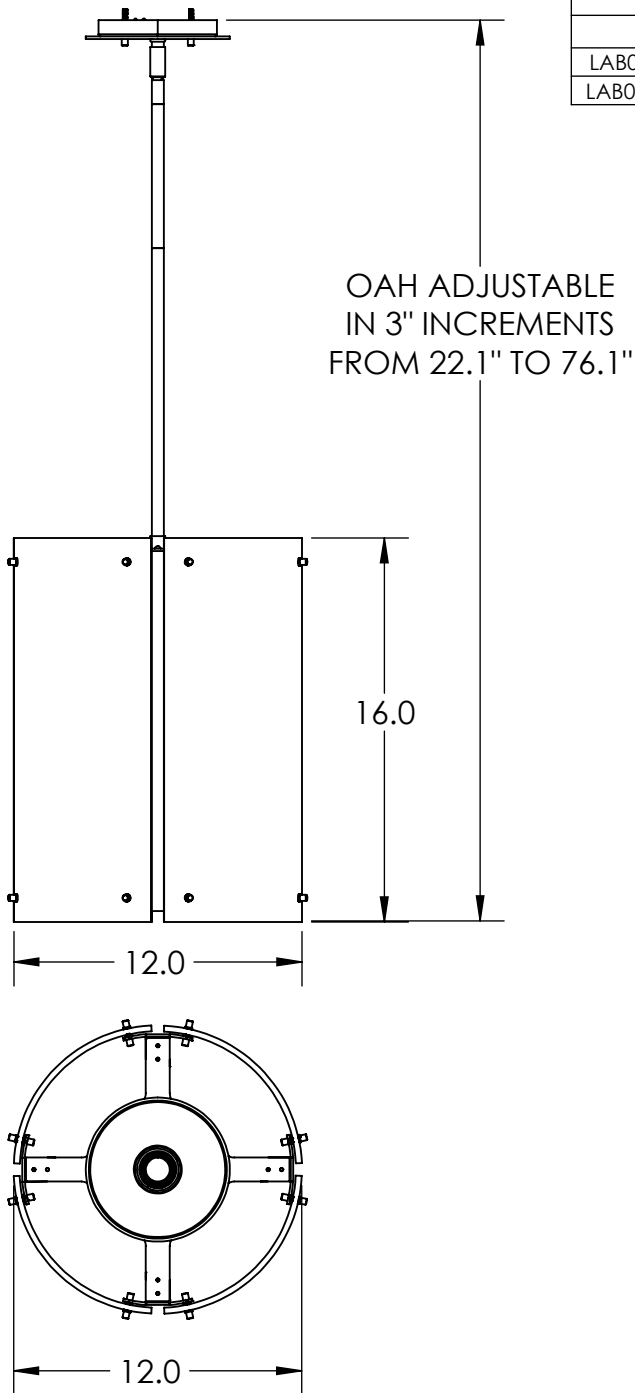

Collection: TEXTURED GLASS

Product #: LAB0044-16

ELECTRICAL OPTIONS

Product #	Electrical Type	Bulb Type	Wattage	Socket Type
LAB0044-16-XX-XX-001-E2	Incandescent	A19	60	Medium E26
LAB0044-16-XX-XX-001-G2	Flourescent	CFL/LED RETRO	13	GU-24

ALL DIMENSIONS ARE IN INCHES UNLESS STATED OTHERWISE

Bulbs Not Included

Visit hammertonstudio.com for product options and specifications.

1/31/2020 (A)

Mounting Packet: Y	Electrical Type: SEE TABLE
Approximate lbs.: 25	Bulb Qty: 1 Bulb Type: SEE TABLE
Finish: SEE WEB SITE FOR OPTIONS	Wattage: SEE TABLE Voltage: 120
Top Diffuser: OPEN	Socket Type: SEE TABLE
Bottom Diffuser: OPEN	UL Location: DRY

Canopy Mounting Detail

MOUNTS DIRECTLY TO J-BOX

All fixtures created by Hammerton are handcrafted by artisans. Dimensions may vary up to 7/8".

© Copyright 2020. All rights in design, detail or invention of this drawing are reserved as the property of Hammerton. Any imitation or adaptation without written consent is strictly prohibited.