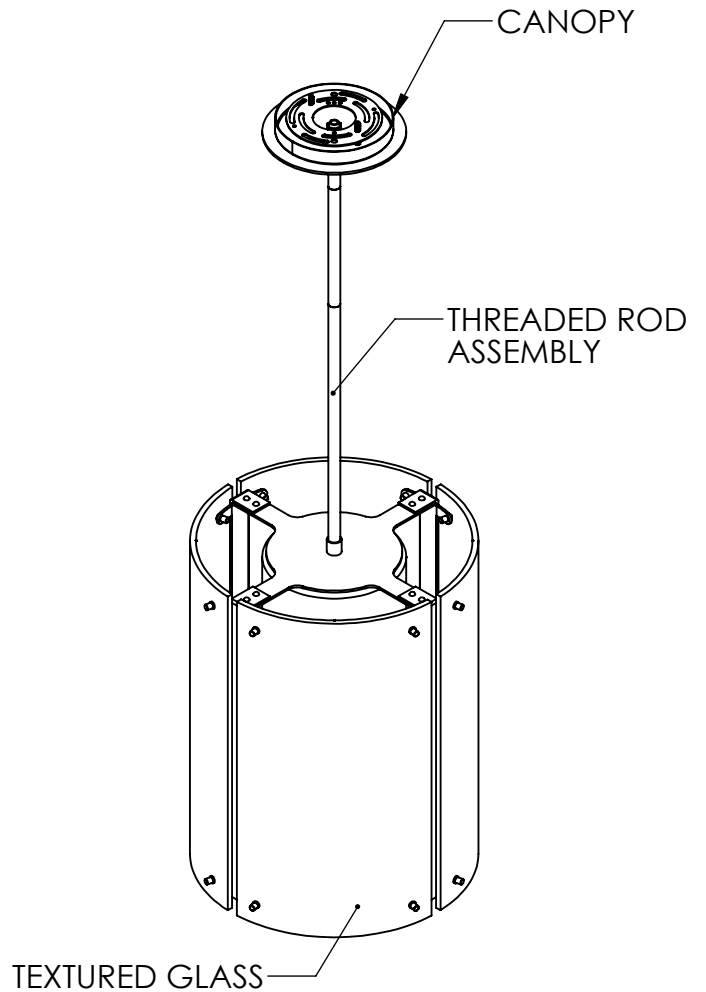

Collection: TEXTURED GLASS

Product #: LAB0044-16

ELECTRICAL OPTIONS

Product #	Electrical Type	Bulb Type	Wattage	Socket Type
LAB0044-16-XX-XX-001-E2	Incandescent	A19	60	Medium E26
LAB0044-16-XX-XX-001-G2	Flourescent	CFL/LED RETRO	13	GU-24

ALL DIMENSIONS ARE IN INCHES UNLESS STATED OTHERWISE

Bulbs Not Included

Visit hammertonstudio.com for product options and specifications.

1/31/2020 (A)

Mounting Packet: Y	Electrical Type: SEE TABLE
Approximate lbs.: 25	Bulb Qty: 1 Bulb Type: SEE TABLE
Finish: SEE WEB SITE FOR OPTIONS	Wattage: SEE TABLE Voltage: 120
Top Diffuser: OPEN	Socket Type: SEE TABLE
Bottom Diffuser: OPEN	UL Location: DRY

Canopy Mounting Detail

MOUNTS DIRECTLY TO J-BOX

All fixtures created by Hammerton are handcrafted by artisans. Dimensions may vary up to 7/8".

© Copyright 2020. All rights in design, detail or invention of this drawing are reserved as the property of Hammerton. Any imitation or adaptation without written consent is strictly prohibited.