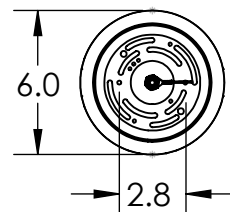

ALL DIMENSIONS ARE IN INCHES UNLESS STATED OTHERWISE

Bulbs Not Included

Visit hammertonstudio.com for product options and specifications.

1/31/2020 (A)

Mounting Packet: Y	Electrical Type: SEE TABLE
Approximate lbs.: 25	Bulb Qty: 1 Bulb Type: SEE TABLE
Finish: SEE WEB SITE FOR OPTIONS	Wattage: SEE TABLE Voltage: 120
Top Diffuser: OPEN	Socket Type: SEE TABLE
Bottom Diffuser: OPEN	UL Location: DRY

Canopy Mounting Detail

MOUNTS DIRECTLY TO J-BOX

All fixtures created by Hammerton are handcrafted by artisans. Dimensions may vary up to 7/8".

© Copyright 2020. All rights in design, detail or invention of this drawing are reserved as the property of Hammerton. Any imitation or adaptation without written consent is strictly prohibited.