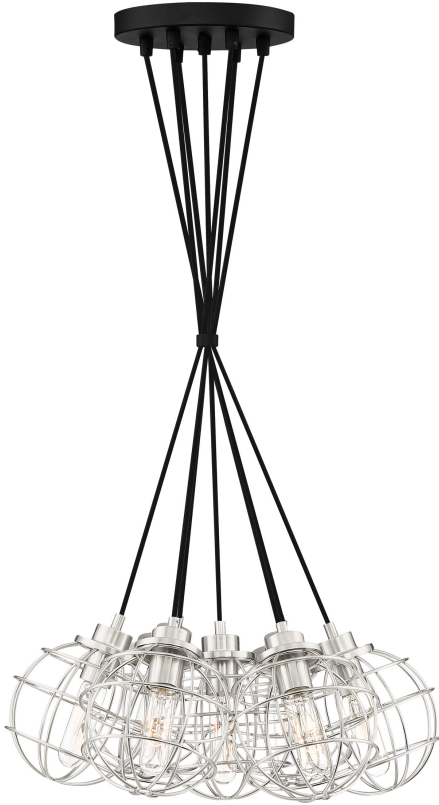

## PendantNVG2607

Navigator Pendant

--

QUOIZEL  
LIGHTING

### DIMENSIONS

Dimensions: 22.00" W x 8.00" H x 22.00" D

Overall Height: 105"

Canopy Dimensions: 8.00"W x 8.00"D

### DETAILS

Material: Steel

### ELECTRICAL

Dimmable: Yes

Voltage: 120v

Wire Length: 8'