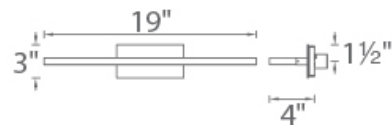

Fixture Type: _____

Catalog Number: _____

Project: _____

Location: _____

Level

Bathroom Sconce 3500K

Model & Size	Color Temp & CRI	Watt	LED Lumens	Delivered Lumens	Finish
WS-85618 18"	3500K 90	15.5W	1300	865	AL Brushed Aluminum BK Black WT White

Example: **WS-85618-AL**

DESCRIPTION

Designed to fit into today's distinctive bathrooms. Level features a sleek acrylic shade and a rich finish. Sure to enhance a variety of transitional bathrooms and powder rooms with a clean look and balanced, consistent illumination.

FEATURES

- Adjustable backplate
- Conversion plate for 4" J box included
- WS-85618 is ADA compliant, low profile design
- Driver installed within the Junction Box, driver dimension: 2.76" x 1.26" x 1.18"
- 5 year warranty

SPECIFICATIONS

Color Temp:	3500K
Input:	120-277 VAC, 50/60Hz
CRI:	90
Dimming:	ELV: 100 - 10%
Rated Life:	54000 Hours
Mounting:	Can be mounted on wall in all orientations
Standards:	ETL, cETL Damp Location Listed
Construction:	Aluminum body with thin frosted acrylic diffuser

FINISHES

LINE DRAWING