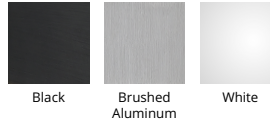

#### DESCRIPTION

Designed to fit into today's distinctive bathrooms. Level features a sleek acrylic shade and a rich finish. Sure to enhance a variety of transitional bathrooms and powder rooms with a clean look and balanced, consistent illumination.

#### FINISHES