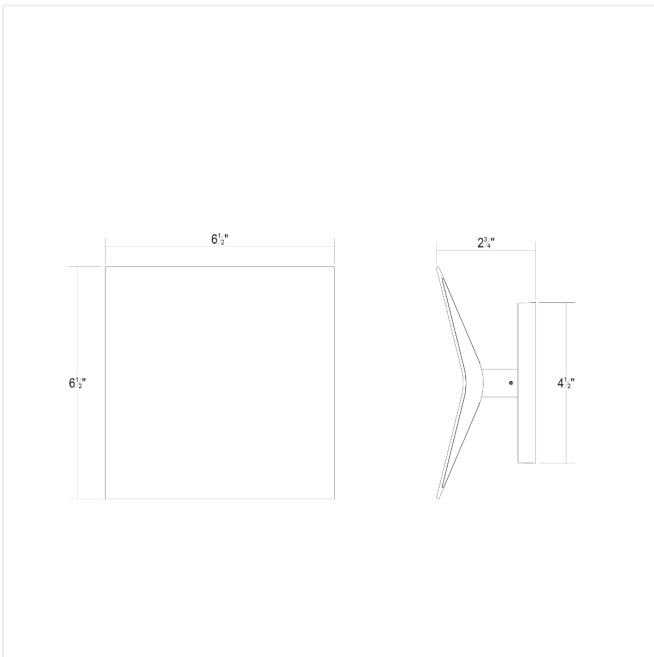

Project:

Turo Small Sconce Spec Sheet

SKU: 3440.25

Turo sconces create sculptural vertical surface compositional unity with light and shadow. Turo sconces are available in multiple sizes in a satin white and satin black finish. Explore [Turo wall kits](#), which include rail bars and modular adjustable LED sconces of multiple sizes.

Learn more: <https://sonnemanlight.com/turo-sconce>

Type #:

Dimensions

Height:	6.5"
Length:	6.5"
Minimum Extension:	2.75"
Maximum Extension:	4"
Size:	Small

Electrical Specs

Bulb(s) Included?:	Yes
Bulb 1 Type:	Integral LED
Bulb Quantity:	1
Input Voltage:	100-277VAC
Wattage:	5
Initial Lumens:	450
Color Temperature:	3000K
CRI:	90
Power Supply Type:	Driver
Power Supply Quantity:	1
Power Supply Location:	Remote
Dimming Type:	TRIAC/ELV/0-10V