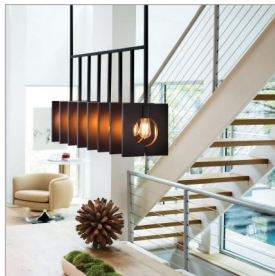

lisa mcDennon
COLLECTION

40½" W

22" H

LUDLOW

41315BGR

EIGHT LIGHT LINEAR

Ludlow cleverly blends a pendant for industrial features with inspiration drawn from Palladian architecture. Designed around the light source, Ludlow plays with the simple geometry of circles and squares for an ultra-stylish composition. Ludlow is part of the Lisa McDenon Collection.

DETAILS

FINISH:	Brushed Graphite
MATERIAL:	Steel
DIMMABLE:	YES, WITH DIMMABLE LAMP (NOT INCLUDED)

DIMENSIONS

WIDTH:	37.3"
HEIGHT:	22"
DEPTH:	10
WEIGHT:	41lb

LIGHT SOURCE

LIGHT SOURCE:	Socketed
WATTAGE:	8-14w Med. LED, 100w Equiv.
VOLTAGE:	120v

MOUNTING

CANOPY:	4.75"W X 39"L
LEAD WIRE:	1 X 120"
MAX HEIGHT:	56.3

SHIPPING

CARTON LENGTH:	42.5
CARTON WIDTH:	12.5
CARTON HEIGHT:	25
CARTON WEIGHT:	48

PRODUCT DETAILS:

- This fixture includes multiple down stems in various lengths to customize the installation height, including two 6" stems and four 12" stems
- Suitable for use in dry (indoor) locations as defined by NEC and CEC. Meets United States UL Underwriters Laboratories & CSA Canadian Standards Association Product Safety Standards.
- The Lisa McDenon Collection offers a striking mix of edgy, sculptural silhouettes that incorporate modern, organic elements and luxe materials, brought to life by her innovative and original point of view.
- Bold silhouette with dramatic details creates a modern statement