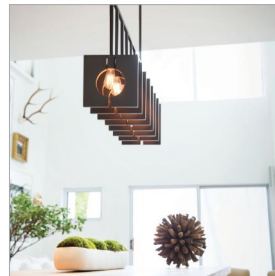

lisa mcDennon
COLLECTION

40½" W

22" H

LUDLOW

41315BGR

EIGHT LIGHT LINEAR

Ludlow cleverly blends a pendant for industrial features with inspiration drawn from Palladian architecture. Designed around the light source, Ludlow plays with the simple geometry of circles and squares for an ultra-stylish composition. Ludlow is part of the Lisa McDenon Collection.

DETAILS

FINISH:	Brushed Graphite
MATERIAL:	Steel
DIMMABLE:	YES, WITH DIMMABLE LAMP (NOT INCLUDED)

DIMENSIONS

WIDTH:	37.3"
HEIGHT:	22"
DEPTH:	10
WEIGHT:	41lb

LIGHT SOURCE

LIGHT SOURCE:	Socketed
WATTAGE:	8-14w Med. LED, 100w Equiv.
VOLTAGE:	120v

MOUNTING

CANOPY:	4.75"W X 39"L
LEAD WIRE:	1 X 120"
MAX HEIGHT:	56.3

SHIPPING

CARTON LENGTH:	42.5
CARTON WIDTH:	12.5
CARTON HEIGHT:	25
CARTON WEIGHT:	48

PRODUCT DETAILS:

- This fixture includes multiple down stems in various lengths to customize the installation height, including two 6" stems and four 12" stems
- Suitable for use in dry (indoor) locations as defined by NEC and CEC. Meets United States UL Underwriters Laboratories & CSA Canadian Standards Association Product Safety Standards.
- The Lisa McDenon Collection offers a striking mix of edgy, sculptural silhouettes that incorporate modern, organic elements and luxe materials, brought to life by her innovative and original point of view.
- Bold silhouette with dramatic details creates a modern statement