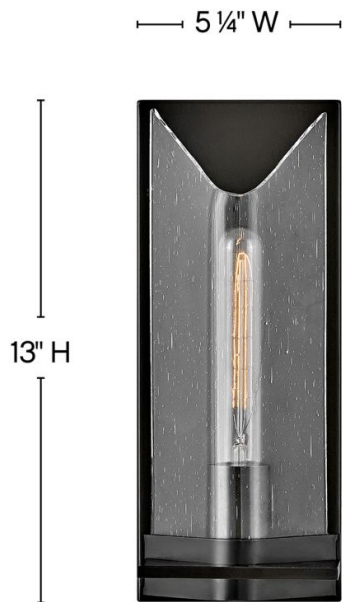

### MEDIUM SINGLE LIGHT VANITY

Astoria is a sophisticated showstopper! Astoria's bias cut clear seedy glass beautifully blends with luxe finishes for a dazzling effect. It's unique silhouette makes a sleek, stylish statement in Black Oxide or Heritage Brass.

DETAILS	
FINISH:	Black Oxide
MATERIAL:	Steel
GLASS:	Clear Seedy
DIMMABLE:	YES, WITH DIMMABLE LAMP (NOT INCLUDED)

DIMENSIONS	
WIDTH:	5.3"
HEIGHT:	13"
WEIGHT:	3.3lb
BACK PLATE:	5.25"W X 13"H
EXTENSION:	4"
TOP TO OUTLET:	6.5"

LIGHT SOURCE	
LIGHT SOURCE:	Socketed
WATTAGE:	1-8w Med. LED, 60w Equiv.
VOLTAGE:	120v

SHIPPING	
CARTON LENGTH:	16.9
CARTON WIDTH:	14.2
CARTON HEIGHT:	7.1
CARTON WEIGHT:	5

#### PRODUCT DETAILS:

- Mounting hardware is hidden on the back plate to ensure a clean silhouette
- This fixture must be installed with shades/glass facing up toward the ceiling
- Suitable for use in damp locations as defined by NEC and CEC. Meets United States UL Underwriters Laboratories & CSA Canadian Standards Association Product Safety Standards.
- ADA compliant
- T9 or T10 bulbs required (not included)
- Bold silhouette with dramatic details creates a modern statement