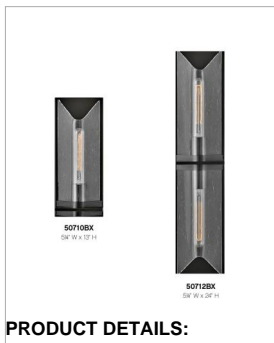

ASTORIA

50710BX

MEDIUM SINGLE LIGHT VANITY

Astoria is a sophisticated showstopper! Astoria's bias cut clear seedy glass beautifully blends with luxe finishes for a dazzling effect. It's unique silhouette makes a sleek, stylish statement in Black Oxide or Heritage Brass.

DETAILS	
FINISH:	Black Oxide
MATERIAL:	Steel
GLASS:	Clear Seedy
DIMMABLE:	YES, WITH DIMMABLE LAMP (NOT INCLUDED)

DIMENSIONS	
WIDTH:	5.3"
HEIGHT:	13"
WEIGHT:	3.3lb
BACK PLATE:	5.25"W X 13"H
EXTENSION:	4"
TOP TO OUTLET:	6.5"

LIGHT SOURCE	
LIGHT SOURCE:	Socketed
WATTAGE:	1-8w Med. LED, 60w Equiv.
VOLTAGE:	120v

SHIPPING	
CARTON LENGTH:	16.9
CARTON WIDTH:	14.2
CARTON HEIGHT:	7.1
CARTON WEIGHT:	5

PRODUCT DETAILS:

- Mounting hardware is hidden on the back plate to ensure a clean silhouette
- This fixture must be installed with shades/glass facing up toward the ceiling
- Suitable for use in damp locations as defined by NEC and CEC. Meets United States UL Underwriters Laboratories & CSA Canadian Standards Association Product Safety Standards.
- ADA compliant
- T9 or T10 bulbs required (not included)
- Bold silhouette with dramatic details creates a modern statement

HINKLEY

HINKLEY
33000 Pin Oak Parkway
Avon Lake, OH 44012

PHONE: (440) 653-5500
Toll Free: 1 (800) 446-5539

hinkley.com