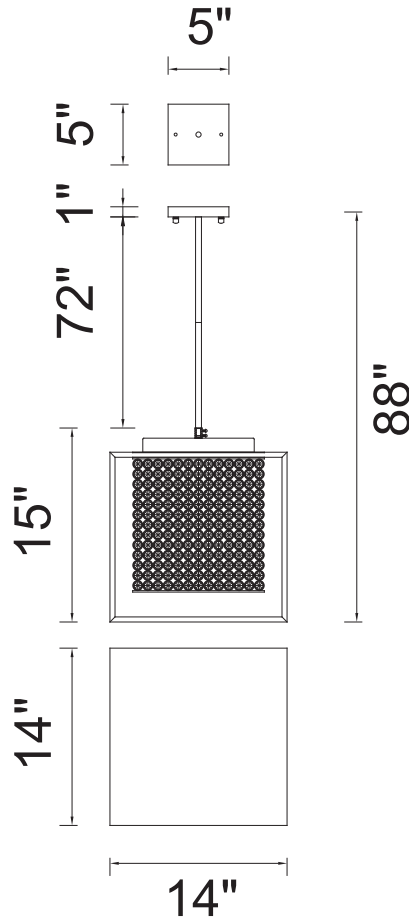

PROJECT: \_\_\_\_\_  
 FIXTURE TYPE: \_\_\_\_\_  
 LOCATION: \_\_\_\_\_  
 CONTACT/PHONE: \_\_\_\_\_

Item	QS8381P14C-S
Collection	CUBE
Finish	Chrome
Glass	-----
Crystal	Clear
Input	120V AC,60HZ,AC

Shade	-----
Length/Dia.	14"
Width/Ext.	14"
Height	15"
Maximum	88"
Lumens	-----

Light Source	G9
Bulb Info.	5x40W
Included	-----
Dimmable	Yes
Color	-----
Weight	