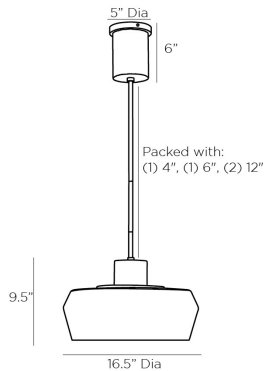

ARTERIOS

HOLM PENDANT

JAY JEFFERS

DJ49008

H: 19 IN, Dia: 16.50 IN

Pewter, Blue Smoke Glass

Contract Suitable As Is

The unusual shape of this pendant with its double layers of glass and pewter finish is the perfect blend of form and function. The clear ribbed interior glass mixed with the blue smoke outer glass create beautiful diffused light. Keep the drop long over a kitchen island or shorten it for hallway or bedroom fixture. Additional pipe available (PIPE-493). Damp-rated, although limited covered outdoor areas may affect finish.

APPEARANCE

	Pewter
Material	Glass, Steel
Material Type	Ribbed
Finish	Blue Smoke, Clear, Pewter
Top Coat/Sealant	true

DIMENSIONS

Pendant	H: 9.5 IN, Dia: 16.50 IN
Minimum Hanging Height	19 IN
Maximum Hanging Height	49 IN
Canopy	H: 6 IN, Dia: 5.00 IN

WIRING

Rating	Damp
Cord	10 FT, Black, SVT
Socket	3, Type B - E12
Photographed Bulb	Small Clear Tubular Bulb
Maximum Watt	60
Voltage	110-120 V

CERTIFICATIONS

	Mexico
Certifications	Australia, European Union, United Arab Emirates, United States, Canada

COMPLIANCY

UL/ETL	Yes
CB	Yes
RoHS	true

SHIPPING

Product Weight	17.5 LBS
Gross Weight 1	20 LBS
Shipping Box 1	H: 34.6 IN, L: 20 IN, W: 10.5 IN
Shipping Box 2	H: 0 IN, L: 0 IN, W: 0 IN
Shipping Box 3	H: 0

REPLACEMENT PARTS