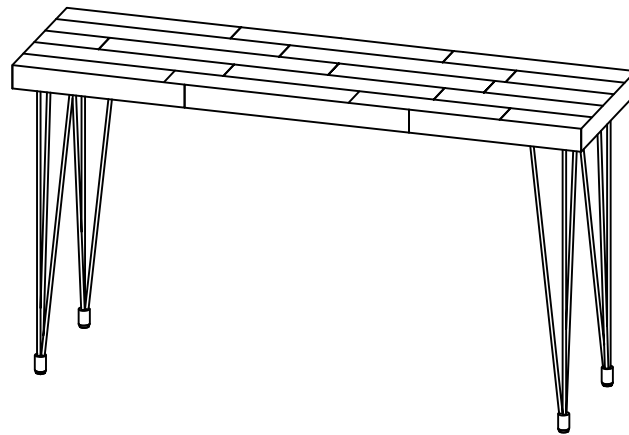

MOE'S

home collection

ASSEMBLY INSTRUCTIONS.

BONETA CONSOLE TABLE WEATHERED GREY

XA-1034-29

THANK YOU FOR YOUR PURCHASE!

PARTS AND HARDWARE.

PARTS LIST

NO.	DESCRIPTION	IMAGE	Q'TY
P1	TABLE TOP		1
P2	LEGS		4

HARDWARE LIST

NO.	DESCRIPTION	IMAGE	Q'TY
H1	BOLT M10x30		12
H2	FLAT WASHER M10		12
H3	SPANNER 17MM		1
H4	SPRING WASHER		12

NOTES.

Thank you for purchasing this quality product! Be sure to check all packing material carefully for small part that may have come loose inside the carton during shipping.