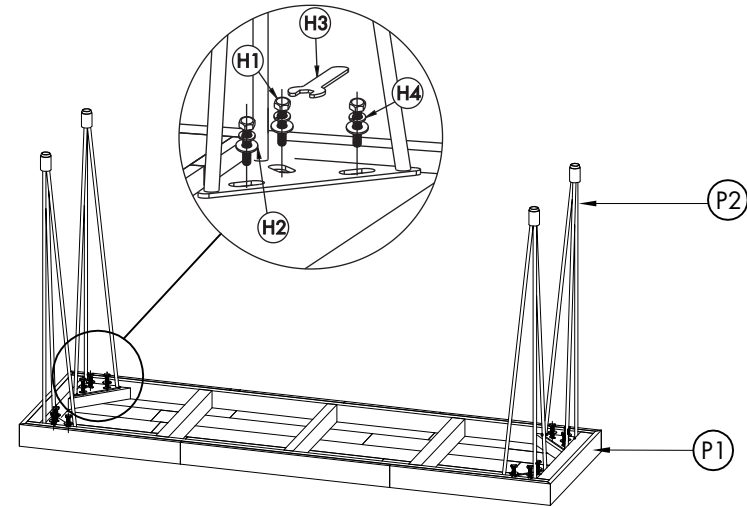

PARTS AND HARDWARE.

PARTS LIST

NO.	DESCRIPTION	IMAGE	Q'TY
P1	TABLE TOP		1
P2	LEGS		4

HARDWARE LIST

NO.	DESCRIPTION	IMAGE	Q'TY
H1	BOLT M10x30		12
H2	FLAT WASHER M10		12
H3	SPANNER 17MM		1
H4	SPRING WASHER		12

NOTES.

Thank you for purchasing this quality product! Be sure to check all packing material carefully for small part that may have come loose inside the carton during shipping.

CAUTION: The item is heavy, assembly should be performed by two people.

STEP 1.